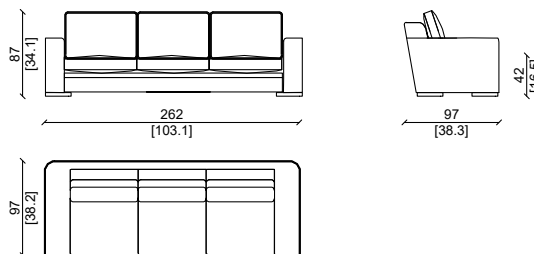

REX

Design: R.L.

DIVANO/SOFA

CARATTERISTICHE TECNICHE:

Struttura:

Divano realizzato in legno multistrato di abete.

Imbottiture:

Cuscino della seduta :

realizzato in poliuretano espanso in varie densità e memory foam, il tutto rivestito in piuma d'oca sterilizzata.

Cuscino schienale:

realizzato in piuma d'oca sterilizzata.

Rivestimento:

Rivestimento in varie categorie di pelle e tessuti.

Base:

Piedini rivestiti in varie finiture di pelle o tessuti.

* Prodotto personalizzabile

PRODUCT TECHNICAL SHEET:

Internal structure :

Fir wood multi-ply.

Cushions padding:

Sitting cushions :

External padding with natural , sterilized goose feathers.

Internal center with memory foam and expanded polyurethane with different density.

Back cushions :

Soft padding with natural , sterilized goose feathers , with a core support in expanded polyurethane.

Upholstery:

High quality leathers or fabrics available in different categories.

Base:

Feet in solid wood , covered with different types of leathers or wood .

* This item can be customized upon request.

DIVANO 3 POSTI - SOFA 3 SEATER