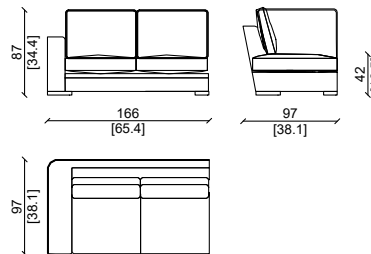

* This item can be customized upon request.

ELEMENT - ELEMENT 236cm

ELEMENT - ELEMENT 166cm

ANGOLO - CORNER

DORMEUSE

Pelle in river sibir.
River sibir leather.