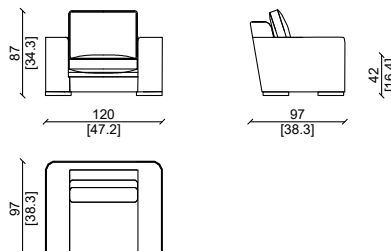

POLTRONA/ ARMCHAIR