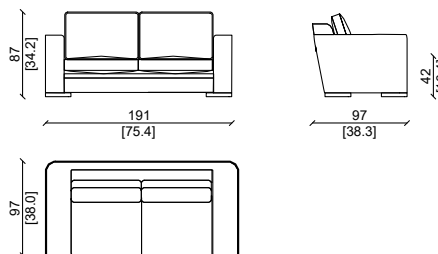

DIVANO 2 POSTI - SOFA 2 SEATER