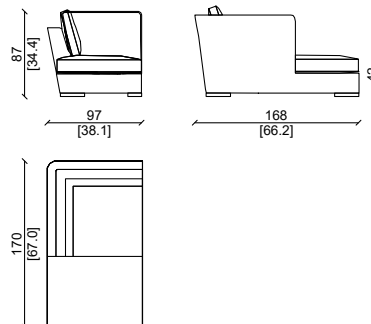

* This item can be customized upon request.

ELEMENT - ELEMENT 236cm

ELEMENT - ELEMENT 166cm

ANGOLO - CORNER

DORMEUSE

Pelle in river sibir.
River sibir leather.