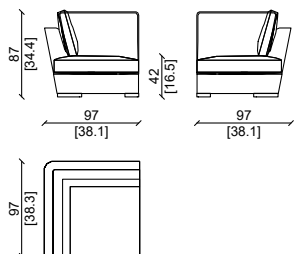

* This item can be customized upon request.

ELEMENT - ELEMENT 236cm

ELEMENT - ELEMENT 166cm

ANGOLO - CORNER

DORMEUSE

Pelle in river sibir.
River sibir leather.