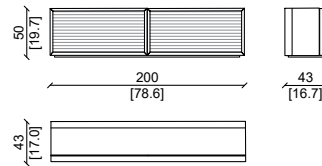

PORTA TV LUXURY / LUXURY TV HOLDER

Struttura e cassetti in noce Americano, fianchi e top di noce Americano.
American walnut structure and drawers, American walnut top and sides.