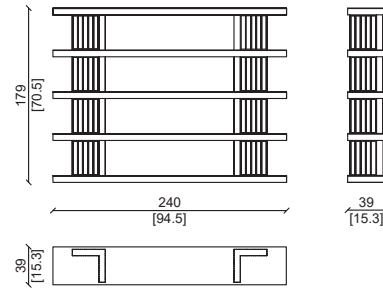

### Shelves:

fir plywood , veneered with American walnut.

\* This item can be customized upon request

LIBRERIA LUXURY / LUXURY BOOKCASE

LIBRERIA LUXURY / LUXURY BOOKCASE

Mensole in noce Americano, bordo in etrusco corda.  
American walnut shelves , edge in etrusco corda leather.