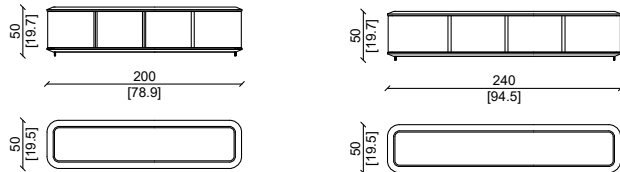

LOVE

Design: Andrea Pinori - Giorgio Balestri

MOBILI GIORNO - DAY FURNITURE

CARATTERISTICHE TECNICHE:

Disponibile sia nelle versioni con parte centrale a giorno che con ante centrali

Struttura:

Noce , frassino o rovere massello o impiallacciato.

Top :

In legno , oppure in marmo , disponibile in varie tipologie.

Inserti decorativi :

Pelli di alta qualità della gamma esclusiva ulivi salotti , disponibili in varie categorie.

Finitura degli interni :

Impiallacciatura in acero

PRODUCT TECHNICAL SHEET:

Available two versions :

with central open front , or with central doors

Main structure :

Walnut , ashwood or oak , partly solid and veneered.

Top :

Wood , or different types of marble .

Decorative inserts :

Leather , available in different finish or colors.

Internal finish :

Veneered in maple wood.

* This item can be customized upon request

* Su richiesta questo prodotto può essere realizzato su misura

mobile tv / tv cabinet

Tv cabinet with doors