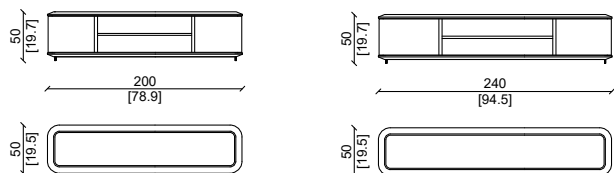

mobile tv / tv cabinet

central open space.