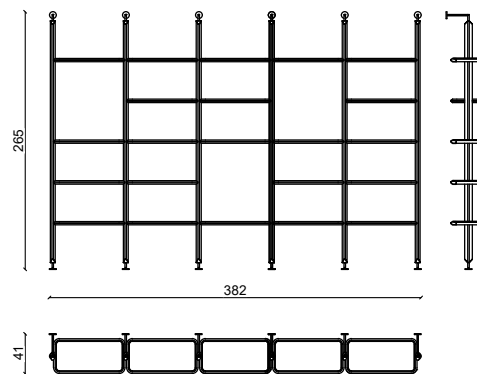

COMPOSITION 2

A MURO WALL FIX

A SOFFITTO CEILING FX