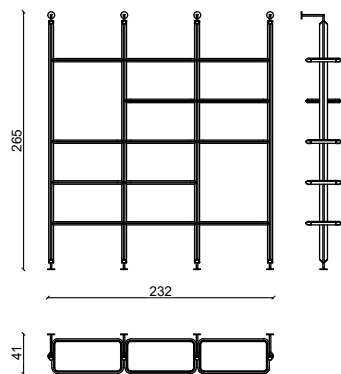

LARRY

Design: Castello Lagravinese Studio

LIBRERIE E BOISERIE - LIBRARIES AND BOISERIE

CARATTERISTICHE TECNICHE:

Struttura: Montanti di massello di noce americano con piedini e fissaggi a parete in metallo black nickel .
Ripiani con cornici di massello americano disponibili A-B-C:
A: Ripiani in noce americano.
B: Ripiani con bozza di pelle.
C: Ripiani con vetro bronzato.
Il modello Larry è predisposto e progettato per il fissaggio a parete o soffitto.

PRODUCT TECHNICAL SHEET:

Structure: Main frame in solid American walnut with feet and wall fixings in black nickel metal.
Shelves with solid american walnut frame available A-B-C
A: American walnut shelves.
B: Shelves with skin sketch.
C: Shelves with bronzed glass.
The Larry model is prepared and designed for wall or ceiling mounting.

A- RIPIANO IN LEGNO- WOOD SHELF

B-RIPIANO IN PELLE- LEAHTER SHELF

C-RIPIANO IN VETRO- GLASS SHELF

COMPOSITION 1