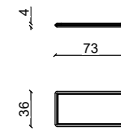

C-RIPIANO IN VETRO- GLASS SHELF