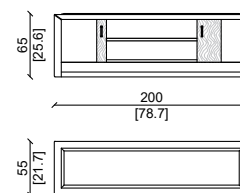

\* This item can be customized upon request

MOBILE TV - TV HOLDER

MOBILE TV - TV HOLDER

MOBILE TV - TV HOLDER  
A GIORNO - OPEN COMPARTMENT

MOBILE TV - TV HOLDER  
A GIORNO - OPEN COMPARTMENT

Struttura in massello di noce americano, bozze in pelle grasse ottanio, top calacatta verde.  
American solid wood structure, leather panel in grasse ottanio, calacatta verde marble top.