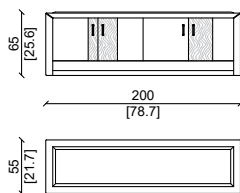

MOBILE TV - TV HOLDER