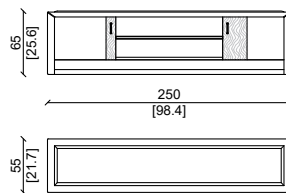

\* This item can be customized upon request

MOBILE TV - TV HOLDER

MOBILE TV - TV HOLDER

MOBILE TV - TV HOLDER  
A GIORNO - OPEN COMPARTMENT

MOBILE TV - TV HOLDER  
A GIORNO - OPEN COMPARTMENT

Struttura in massello di noce americano, bozze in pelle grasse ottanio, top calacatta verde.  
American solid wood structure, leather panel in grasse ottanio, calacatta verde marble top.