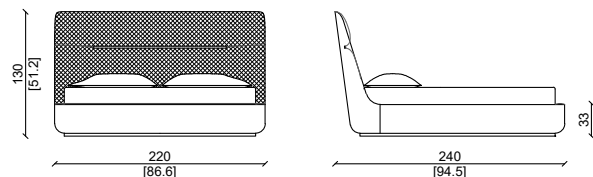

* Su richiesta questo prodotto può essere realizzato su misura

PRODUCT TECHNICAL SHEET:

Internal structure: Fir plywood.
Padding: Headboard and bed frame : memory foam , high quality polyurethane foam in different density.
Upholstery: Headboard : plain , or with hand made braid work . High quality leathers or fabrics from ulivi salotti exclusive range , available in different categories. Central metal decorative bar.
Bed frame : high quality leathers or fabrics from ulivi salotti exclusive range , available in different categories.

*This item can be customized upon request

CON TRECCIA - WITH BRAID

LETTO SUPER KING SIZE / SUPER KING SIZE BED

SLATTED BASE 200X200 CM

LETTO KING SIZE / KING SIZE BED

SLATTED BASE 193X203 CM

LETTO KING SIZE / KING SIZE BED

SLATTED BASE 180X200 CM

LETTO CALIFORNIA SIZE / CALIFORNIA SIZE BED

SLATTED BASE 183X213 CM

LETTO QUEEN SIZE / QUEEN SIZE BED

SLATTED BASE 160X200 CM

LETTO QUEEN SIZE / QUEEN SIZE BED

SLATTED BASE 152X203 CM