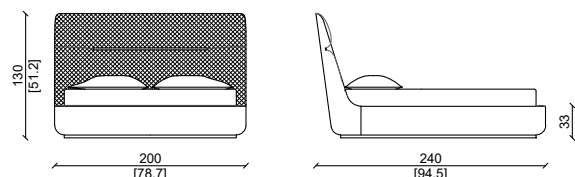

* Su richiesta questo prodotto può essere realizzato su misura

PRODUCT TECHNICAL SHEET:

Internal structure: Fir plywood.
Padding: Headboard and bed frame : memory foam , high quality polyurethane foam in different density.
Upholstery: Headboard : plain , or with hand made braid work . High quality leathers or fabrics from ulivi salotti exclusive range , available in different categories. Central metal decorative bar.
Bed frame : high quality leathers or fabrics from ulivi salotti exclusive range , available in different categories.

*This item can be customized upon request

CON TRECCIA - WITH BRAID

LETTO SUPER KING SIZE / SUPER KING SIZE BED

SLATTED BASE 200X200 CM

LETTO KING SIZE / KING SIZE BED

SLATTED BASE 193X203 CM

LETTO KING SIZE / KING SIZE BED

SLATTED BASE 180X200 CM

LETTO CALIFORNIA SIZE / CALIFORNIA SIZE BED

SLATTED BASE 183X213 CM

LETTO QUEEN SIZE / QUEEN SIZE BED

SLATTED BASE 160X200 CM

LETTO QUEEN SIZE / QUEEN SIZE BED

SLATTED BASE 152X203 CM

SENZA TRECCIA - WITHOUT BRAID

LETTO SUPER KING SIZE / SUPER KING SIZE BED

SLATTED BASE 200X200 CM

LETTO KING SIZE / KING SIZE BED

SLATTED BASE 193X203 CM

LETTO KING SIZE / KING SIZE BED

SLATTED BASE 180X200 CM