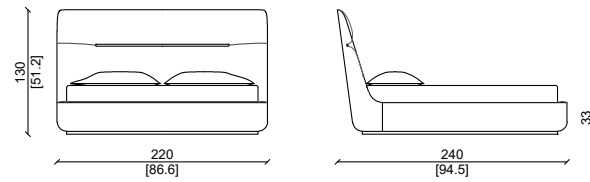

SLATTED BASE 180X200 CM

LETTO CALIFORNIA SIZE / CALIFORNIA SIZE BED

SLATTED BASE 183X213 CM

LETTO QUEEN SIZE / QUEEN SIZE BED

SLATTED BASE 160X200 CM

LETTO QUEEN SIZE / QUEEN SIZE BED

SLATTED BASE 152X203 CM

SENZA TRECCIA - WITHOUT BRAID

LETTO SUPER KING SIZE / SUPER KING SIZE BED

SLATTED BASE 200X200 CM

LETTO KING SIZE / KING SIZE BED

SLATTED BASE 193X203 CM

LETTO KING SIZE / KING SIZE BED

SLATTED BASE 180X200 CM

LETTO CALIFORNIA SIZE / CALIFORNIA SIZE BED

SLATTED BASE 183X213 CM

LETTO QUEEN SIZE / QUEEN SIZE BED

SLATTED BASE 160X200 CM

LETTO QUEEN SIZE / QUEEN SIZE BED

SLATTED BASE 152X203 CM

Pelle in kashmir dadar.
Kashmir dadar leather.