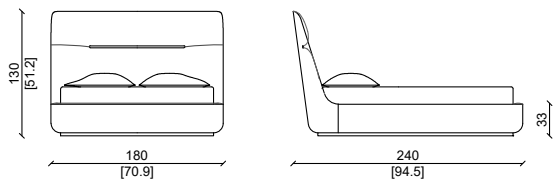

SLATTED BASE 180X200 CM

LETTO CALIFORNIA SIZE / CALIFORNIA SIZE BED

SLATTED BASE 183X213 CM

LETTO QUEEN SIZE / QUEEN SIZE BED

SLATTED BASE 160X200 CM

LETTO QUEEN SIZE / QUEEN SIZE BED

SLATTED BASE 152X203 CM

SENZA TRECCIA - WITHOUT BRAID

LETTO SUPER KING SIZE / SUPER KING SIZE BED

SLATTED BASE 200X200 CM

LETTO KING SIZE / KING SIZE BED

SLATTED BASE 193X203 CM

LETTO KING SIZE / KING SIZE BED

SLATTED BASE 180X200 CM

LETTO CALIFORNIA SIZE / CALIFORNIA SIZE BED

SLATTED BASE 183X213 CM

LETTO QUEEN SIZE / QUEEN SIZE BED

SLATTED BASE 160X200 CM

LETTO QUEEN SIZE / QUEEN SIZE BED

SLATTED BASE 152X203 CM

Pelle in kashmir dadar.
Kashmir dadar leather.