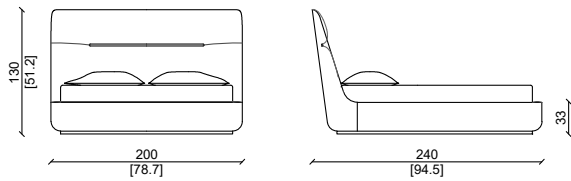

SLATTED BASE 180X200 CM

LETTO CALIFORNIA SIZE / CALIFORNIA SIZE BED

SLATTED BASE 183X213 CM

LETTO QUEEN SIZE / QUEEN SIZE BED

SLATTED BASE 160X200 CM

LETTO QUEEN SIZE / QUEEN SIZE BED

SLATTED BASE 152X203 CM

SENZA TRECCIA - WITHOUT BRAID

LETTO SUPER KING SIZE / SUPER KING SIZE BED

SLATTED BASE 200X200 CM

LETTO KING SIZE / KING SIZE BED

SLATTED BASE 193X203 CM

LETTO KING SIZE / KING SIZE BED

SLATTED BASE 180X200 CM

LETTO CALIFORNIA SIZE / CALIFORNIA SIZE BED

SLATTED BASE 183X213 CM

LETTO QUEEN SIZE / QUEEN SIZE BED

SLATTED BASE 160X200 CM

LETTO QUEEN SIZE / QUEEN SIZE BED

SLATTED BASE 152X203 CM

Pelle in kashmir dadar.
Kashmir dadar leather.