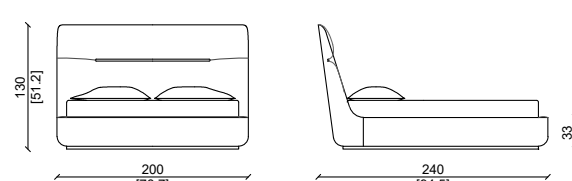

SLATTED BASE 180X200 CM

LETTO CALIFORNIA SIZE / CALIFORNIA SIZE BED

SLATTED BASE 183X213 CM

LETTO QUEEN SIZE / QUEEN SIZE BED

SLATTED BASE 160X200 CM

LETTO QUEEN SIZE / QUEEN SIZE BED

SLATTED BASE 152X203 CM

SENZA TRECCIA - WITHOUT BRAID

LETTO SUPER KING SIZE / SUPER KING SIZE BED

SLATTED BASE 200X200 CM

LETTO KING SIZE / KING SIZE BED

SLATTED BASE 193X203 CM

LETTO KING SIZE / KING SIZE BED

SLATTED BASE 180X200 CM

LETTO CALIFORNIA SIZE / CALIFORNIA SIZE BED

SLATTED BASE 183X213 CM

LETTO QUEEN SIZE / QUEEN SIZE BED

SLATTED BASE 160X200 CM

LETTO QUEEN SIZE / QUEEN SIZE BED

SLATTED BASE 152X203 CM

Pelle in kashmir dadar.
Kashmir dadar leather.