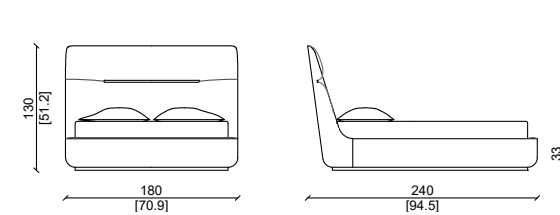

SENZA TRECCIA - WITHOUT BRAID

LETTO SUPER KING SIZE / SUPER KING SIZE BED

SLATTED BASE 200X200 CM

LETTO KING SIZE / KING SIZE BED

SLATTED BASE 193X203 CM

LETTO KING SIZE / KING SIZE BED

SLATTED BASE 180X200 CM

LETTO CALIFORNIA SIZE / CALIFORNIA SIZE BED

SLATTED BASE 183X213 CM

LETTO QUEEN SIZE / QUEEN SIZE BED

SLATTED BASE 160X200 CM

LETTO QUEEN SIZE / QUEEN SIZE BED

SLATTED BASE 152X203 CM

Pelle in kashmir dadar.
Kashmir dadar leather.