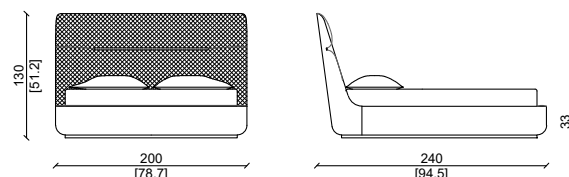

* Su richiesta questo prodotto può essere realizzato su misura

PRODUCT TECHNICAL SHEET:

Internal structure: Fir plywood.
Padding: Headboard and bed frame : memory foam , high quality polyurethane foam in different density.
Upholstery: Headboard : plain , or with hand made braid work . High quality leathers or fabrics from ulivi salotti exclusive range , available in different categories. Central metal decorative bar.
Bed frame : high quality leathers or fabrics from ulivi salotti exclusive range , available in different categories.

*This item can be customized upon request

CON TRECCIA - WITH BRAID

LETTO SUPER KING SIZE / SUPER KING SIZE BED

SLATTED BASE 200X200 CM

LETTO KING SIZE / KING SIZE BED

SLATTED BASE 193X203 CM

LETTO KING SIZE / KING SIZE BED

SLATTED BASE 180X200 CM

LETTO CALIFORNIA SIZE / CALIFORNIA SIZE BED

SLATTED BASE 183X213 CM

LETTO QUEEN SIZE / QUEEN SIZE BED

SLATTED BASE 160X200 CM

LETTO QUEEN SIZE / QUEEN SIZE BED

SLATTED BASE 152X203 CM

SENZA TRECCIA - WITHOUT BRAID

LETTO SUPER KING SIZE / SUPER KING SIZE BED

SLATTED BASE 200X200 CM

LETTO KING SIZE / KING SIZE BED

SLATTED BASE 193X203 CM

LETTO KING SIZE / KING SIZE BED

SLATTED BASE 180X200 CM