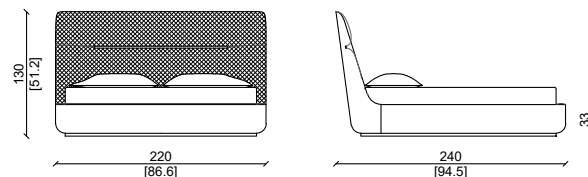

* Su richiesta questo prodotto può essere realizzato su misura

PRODUCT TECHNICAL SHEET:

Internal structure: Fir plywood.
Padding: Headboard and bed frame : memory foam , high quality polyurethane foam in different density.
Upholstery: Headboard : plain , or with hand made braid work . High quality leathers or fabrics from ulivi salotti exclusive range , available in different categories. Central metal decorative bar.
Bed frame : high quality leathers or fabrics from ulivi salotti exclusive range , available in different categories.

*This item can be customized upon request

CON TRECCIA - WITH BRAID

LETTO SUPER KING SIZE / SUPER KING SIZE BED

SLATTED BASE 200X200 CM

LETTO KING SIZE / KING SIZE BED

SLATTED BASE 193X203 CM

LETTO KING SIZE / KING SIZE BED

SLATTED BASE 180X200 CM

LETTO CALIFORNIA SIZE / CALIFORNIA SIZE BED

SLATTED BASE 183X213 CM

LETTO QUEEN SIZE / QUEEN SIZE BED

SLATTED BASE 160X200 CM

LETTO QUEEN SIZE / QUEEN SIZE BED

SLATTED BASE 152X203 CM

SENZA TRECCIA - WITHOUT BRAID

LETTO SUPER KING SIZE / SUPER KING SIZE BED

SLATTED BASE 200X200 CM

LETTO KING SIZE / KING SIZE BED

SLATTED BASE 193X203 CM

LETTO KING SIZE / KING SIZE BED

SLATTED BASE 180X200 CM