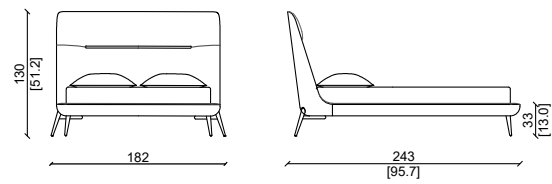

LETTO KING SIZE / KING SIZE BED
SLATTED BASE 180X200 CM

LETTO CALIFORNIA SIZE / CALIFORNIA SIZE BED
SLATTED BASE 183X213 CM

LETTO QUEEN SIZE / QUEEN SIZE BED
SLATTED BASE 160X200 CM

LETTO QUEEN SIZE / QUEEN SIZE BED
SLATTED BASE 152X203 CM