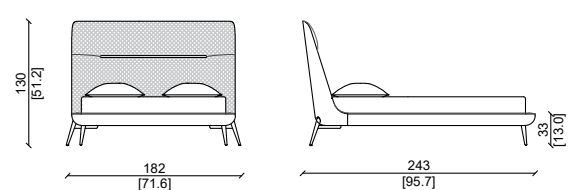

*This item can be customized upon request

LETTO SUPER KING SIZE / SUPER KING SIZE BED

SLATTED BASE 200X200 CM

LETTO KING SIZE / KING SIZE BED

SLATTED BASE 193X203 CM

LETTO KING SIZE / KING SIZE BED

SLATTED BASE 180X200 CM

LETTO CALIFORNIA SIZE / CALIFORNIA SIZE BED

SLATTED BASE 183X213 CM

LETTO QUEEN SIZE / QUEEN SIZE BED

SLATTED BASE 160X200 CM

LETTO QUEEN SIZE / QUEEN SIZE BED

SLATTED BASE 152X203 CM

Pelle in grasse mattone e metallo oro lucido.
Grasse carrara leather and bright gold metal finish.

LETTI E PANCHE
BED AND BENCHES

CON TRECCIA - WITH BRAID

SENZA TRECCIA - WITHOUT BRAID

LETTO SUPER KING SIZE / SUPER KING SIZE BED
SLATTED BASE 200X200 CM

LETTO KING SIZE / KING SIZE BED
SLATTED BASE 193X203 CM