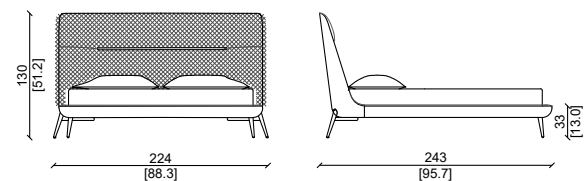

*This item can be customized upon request

LETTO SUPER KING SIZE / SUPER KING SIZE BED

SLATTED BASE 200X200 CM

LETTO KING SIZE / KING SIZE BED

SLATTED BASE 193X203 CM

LETTO KING SIZE / KING SIZE BED

SLATTED BASE 180X200 CM

LETTO CALIFORNIA SIZE / CALIFORNIA SIZE BED

SLATTED BASE 183X213 CM

LETTO QUEEN SIZE / QUEEN SIZE BED

SLATTED BASE 160X200 CM

LETTO QUEEN SIZE / QUEEN SIZE BED

SLATTED BASE 152X203 CM

Pelle in grasse mattone e metallo oro lucido.
Grasse carrara leather and bright gold metal finish.

LETTI E PANCHE
BED AND BENCHES

CON TRECCIA - WITH BRAID

SENZA TRECCIA - WITHOUT BRAID

LETTO SUPER KING SIZE / SUPER KING SIZE BED
SLATTED BASE 200X200 CM

LETTO KING SIZE / KING SIZE BED
SLATTED BASE 193X203 CM