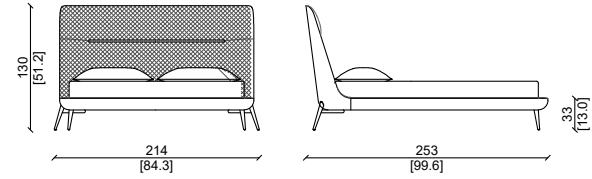

*This item can be customized upon request

LETTO SUPER KING SIZE / SUPER KING SIZE BED

SLATTED BASE 200X200 CM

LETTO KING SIZE / KING SIZE BED

SLATTED BASE 193X203 CM

LETTO KING SIZE / KING SIZE BED

SLATTED BASE 180X200 CM

LETTO CALIFORNIA SIZE / CALIFORNIA SIZE BED

SLATTED BASE 183X213 CM

LETTO QUEEN SIZE / QUEEN SIZE BED

SLATTED BASE 160X200 CM

LETTO QUEEN SIZE / QUEEN SIZE BED

SLATTED BASE 152X203 CM

Pelle in grasse mattone e metallo oro lucido.
Grasse carrara leather and bright gold metal finish.