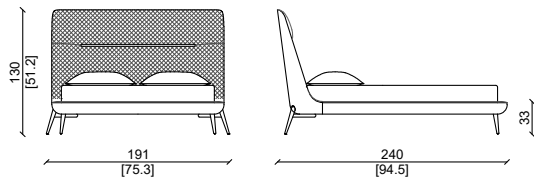

*This item can be customized upon request

LETTO SUPER KING SIZE / SUPER KING SIZE BED

SLATTED BASE 200X200 CM

LETTO KING SIZE / KING SIZE BED

SLATTED BASE 193X203 CM

LETTO KING SIZE / KING SIZE BED

SLATTED BASE 180X200 CM

LETTO CALIFORNIA SIZE / CALIFORNIA SIZE BED

SLATTED BASE 183X213 CM

LETTO QUEEN SIZE / QUEEN SIZE BED

SLATTED BASE 160X200 CM

LETTO QUEEN SIZE / QUEEN SIZE BED

SLATTED BASE 152X203 CM

Pelle in grasse mattone e metallo oro lucido.
Grasse carrara leather and bright gold metal finish.

LETTI E PANCHE
BED AND BENCHES

CON TRECCIA - WITH BRAID

SENZA TRECCIA - WITHOUT BRAID

LETTO SUPER KING SIZE / SUPER KING SIZE BED
SLATTED BASE 200X200 CM

LETTO KING SIZE / KING SIZE BED
SLATTED BASE 193X203 CM