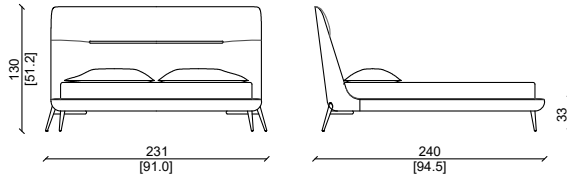

*This item can be customized upon request

LETTO SUPER KING SIZE / SUPER KING SIZE BED

SLATTED BASE 200X200 CM

LETTO KING SIZE / KING SIZE BED

SLATTED BASE 193X203 CM

LETTO KING SIZE / KING SIZE BED

SLATTED BASE 180X200 CM

LETTO CALIFORNIA SIZE / CALIFORNIA SIZE BED

SLATTED BASE 183X213 CM

LETTO QUEEN SIZE / QUEEN SIZE BED

SLATTED BASE 160X200 CM

LETTO QUEEN SIZE / QUEEN SIZE BED

SLATTED BASE 152X203 CM

Pelle in grasse mattone e metallo oro lucido.
Grasse carrara leather and bright gold metal finish.

LETTI E PANCHE
BED AND BENCHES

CON TRECCIA - WITH BRAID

SENZA TRECCIA - WITHOUT BRAID

LETTO SUPER KING SIZE / SUPER KING SIZE BED
SLATTED BASE 200X200 CM

LETTO KING SIZE / KING SIZE BED
SLATTED BASE 193X203 CM

LETTO KING SIZE / KING SIZE BED
SLATTED BASE 180X200 CM

LETTO CALIFORNIA SIZE / CALIFORNIA SIZE BED
SLATTED BASE 183X213 CM

LETTO QUEEN SIZE / QUEEN SIZE BED
SLATTED BASE 160X200 CM

LETTO QUEEN SIZE / QUEEN SIZE BED
SLATTED BASE 152X203 CM