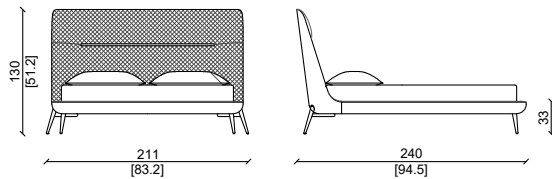

*This item can be customized upon request

LETTO SUPER KING SIZE / SUPER KING SIZE BED

SLATTED BASE 200X200 CM

LETTO KING SIZE / KING SIZE BED

SLATTED BASE 193X203 CM

LETTO KING SIZE / KING SIZE BED

SLATTED BASE 180X200 CM

LETTO CALIFORNIA SIZE / CALIFORNIA SIZE BED

SLATTED BASE 183X213 CM

LETTO QUEEN SIZE / QUEEN SIZE BED

SLATTED BASE 160X200 CM

LETTO QUEEN SIZE / QUEEN SIZE BED

SLATTED BASE 152X203 CM

Pelle in grasse mattone e metallo oro lucido.
Grasse carrara leather and bright gold metal finish.

LETTI E PANCHE
BED AND BENCHES

CON TRECCIA - WITH BRAID

SENZA TRECCIA - WITHOUT BRAID

LETTO SUPER KING SIZE / SUPER KING SIZE BED
SLATTED BASE 200X200 CM

LETTO KING SIZE / KING SIZE BED
SLATTED BASE 193X203 CM