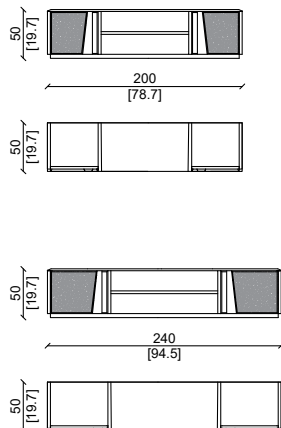

TV-HOLDER OPEN SPACE