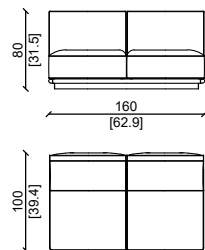

Ulivi

ZIGLY M

Design: Castello Lagravinese Studio

DIVANO - SOFA

ZIG M 260 DX/SX

ZIG M DX/SX 180

ZIG M 160

ZIG M CH