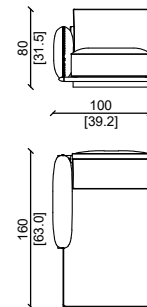

Ulivi

ZIGLY M

Design: Castello Lagravinese Studio

DIVANO - SOFA

ZIG M 260 DX/SX

ZIG M DX/SX 180

ZIG M 160

ZIG M CH