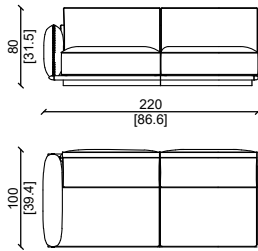

ZIGLY L

Design: Castello Lagravinese Studio

DIVANO - SOFA

ZIG L DX/SX 220