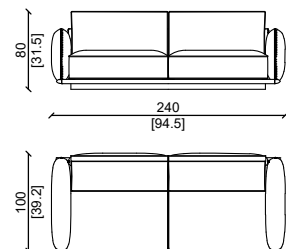

ZIG L 240

Cuscini e struttura in grasse smeraldo, base rivestita in cuoio malva e noce americano.
Cushion and structure made in grasse smeraldo, cuoio malva upholstered base and american walnut.