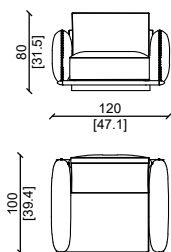

ZIGLY M

Design: Castello Lagravinese Studio

DIVANO - SOFA

ZIG M ARM