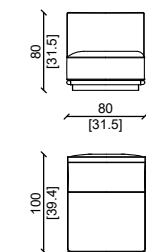

ZIGLY M

Design: Castello Lagravinese Studio

DIVANO - SOFA

ZIG M MOD