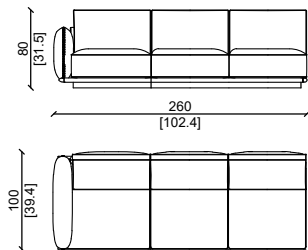

Ulivi

ZIGLY M

Design: Castello Lagravinese Studio

DIVANO - SOFA

ZIG M 260 DX/SX

ZIG M DX/SX 180

ZIG M 160

ZIG M CH