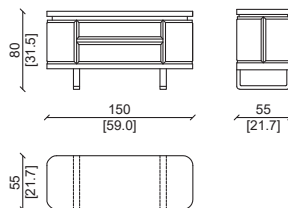

COMO LUX. / LUX. DRESSING TABLE

Tutta la struttura realizzata in legno disponibile in varie finiture con fianchi rivestiti di pelle personalizzabile.
All wood structure available in different kind of finishes, sides covered in leather.