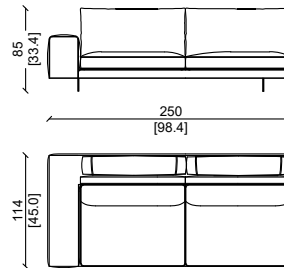

VICTOR XL 250