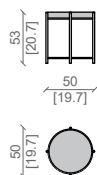

PRODUCT TECHNICAL SHEET:

Structure: constructed in metal with a glossy black finish, featuring end caps in satin brass, also available in the metal finishes from the Ulivi Salotti collection.
Top: multilayer wood fully covered in leather.

TAVOLINO - COFFEE TABLE
LUX D 50