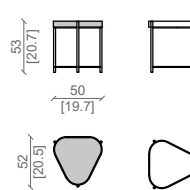

TAVOLINO - COFFEE TABLE
SHAPE LUX 50