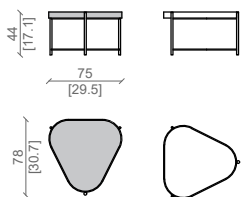

TAVOLINO - COFFEE TABLE
SHAPE LUX 75