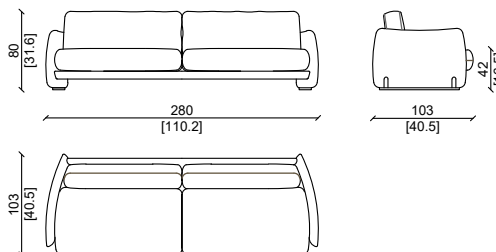

CARATTERISTICHE TECNICHE:

Struttura interna:

Multistrato di abete.

Imbottitura :

Cuscini della seduta:

Imbottitura soft con piuma d'oca naturale sterilizzata, anima in memory foam e schiuma poliuretanic a densità differenziata per assicurare il massimo comfort.

Cuscini dello schienale :

Imbottitura soft con piuma d'oca naturale sterilizzata, con anima in schiuma poliuretanic .

Rivestimento :

Pelli o tessuti di alta qualità della gamma esclusiva ulivi salotti , disponibili in varie categorie.

Piedini :

In metallo disponibile in diverse finiture lucide e satinare.

* Prodotto personalizzabile

PRODUCT TECHNICAL SHEET:

Internal structure :

Fir wood multi-ply

Cushions padding :

Sitting cushions :

Natural , sterilized goose feathers , memory foam and strong polyurethane foams with different density natural , sterilized goose feathers , memory foam and strong polyurethane foams with different density to ensure the maximum comfort.

Back cushions :

Soft padding with natural , sterilized goose feathers , core support in strong polyurethane foam

Upholstery :

High quality leathers or fabrics from ulivi salotti exclusive range , available in different categories.

Feet :

Feet in metal , satin or glossy finish

* This item can be customized upon request.

DIVANO - SOFA 280 CM