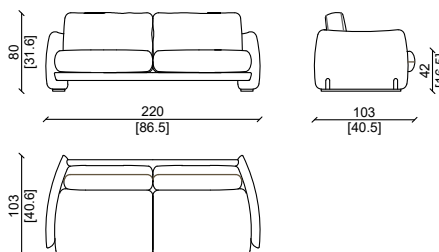

Feet :

Feet in metal , satin or glossy finish

\* This item can be customized upon request.

DIVANO - SOFA 280 CM

DIVANO - SOFA 250 CM

DIVANO - SOFA 220 CM

Pelle in grassè blue navy , piedini in metallo finitura ottone satinato.  
Grassè blue navy leather , satin brass finish feet.