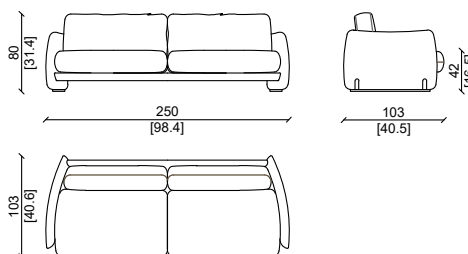

Feet :

Feet in metal , satin or glossy finish

\* This item can be customized upon request.

DIVANO - SOFA 280 CM

DIVANO - SOFA 250 CM

DIVANO - SOFA 220 CM

Pelle in grassè blue navy , piedini in metallo finitura ottone satinato.  
Grassè blue navy leather , satin brass finish feet.