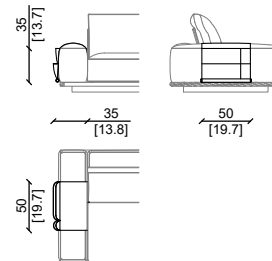

* This item can be customized upon request.

PERS XL 280

PERS L 330

PERS L 240

PERSIVAL PORTARIVISTE - MAGAZINE RACK

Cuscini e struttura in grasse smeraldo, base rivestita in cuoio malva e noce americano.
Cushion and structure made in grasse smeraldo, cuoio malva upholstered base and american walnut.