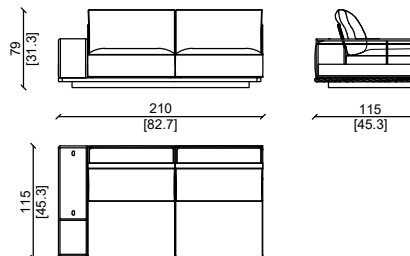

PERS L 210 ARM SX/DX

Cuscini e struttura in grasse smeraldo, base rivestita in plume malva e noce americano.
Cushion and structure made in grasse smeraldo, plume malva upholstered base and american walnut.