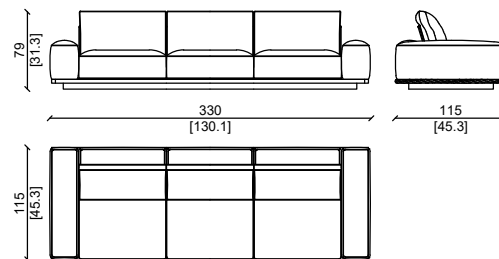

* This item can be customized upon request.

PERS XL 280

PERS L 330

PERS L 240

PERSIVAL PORTARIVISTE - MAGAZINE RACK

Cuscini e struttura in grasse smeraldo, base rivestita in cuoio malva e noce americano.
Cushion and structure made in grasse smeraldo, cuoio malva upholstered base and american walnut.