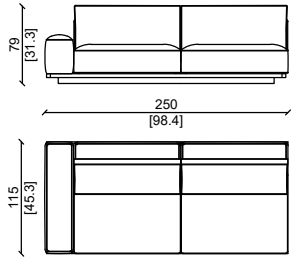

PERSIVAL XL

Design: Castello Lagravinese Studio

DIVANO - SOFA

PERS XL 250 SX/DX