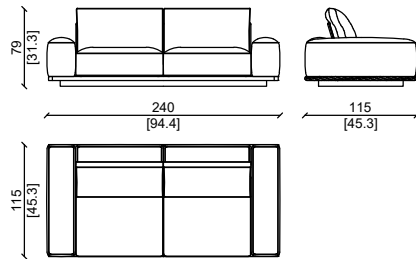

* This item can be customized upon request.

PERS XL 280

PERS L 330

PERS L 240

PERSIVAL PORTARIVISTE - MAGAZINE RACK

Cuscini e struttura in grasse smeraldo, base rivestita in cuoio malva e noce americano.
Cushion and structure made in grasse smeraldo, cuoio malva upholstered base and american walnut.