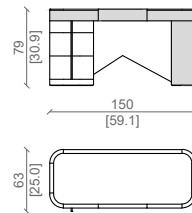

SCRIVANIA LUX - LUX WORK DESK  
180X83 CON PANNELLO  
WITH MODESTY PANEL

SCRIVANIA LUX - LUX WORK DESK  
180X83 SENZA PANNELLO  
WITHOUT MODESTY PANEL

SCRIVANIA LUX- WORK DESK LUX  
150X63 CON PANNELLO  
WITH MODESTY PANEL