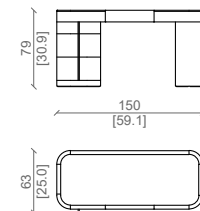

SCRIVANIA - WORK DESK  
180X83 CON PANNELLO  
WITH MODESTY PANEL

SCRIVANIA - WORK DESK  
180X83 SENZA PANNELLO  
WITHOUT MODESTY PANEL

150X63 CON PANNELLO  
WITH MODESTY PANEL

150X63 SENZA PANNELLO  
WITHOUT MODESTY PANEL