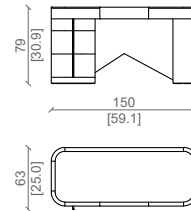

150X63 CON PANNELLO
WITH MODESTY PANEL