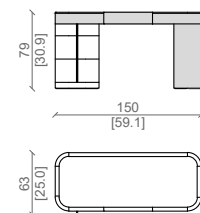

SCRIVANIA LUX- WORK DESK LUX
150X63 SENZA PANNELLO
WITHOUT MODESTY PANEL

Noce americano myfair e pelle plume carrara.
American walnut my fair and plume carrara leather.