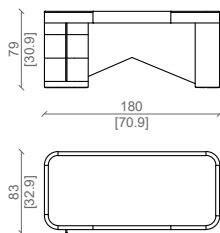

PARIS

Design: Castello Lagravinese studio

UFFICIO - OFFICE

CARATTERISTICHE TECNICHE:

Struttura: realizzata in multistrato impiallacciato delle essenze di Ulivi Salotti.
Cassettiera: impiallacciata in legno con maniglie in massello di noce americano o altre finiture, tecnologia soft per la chiusura.
Sottopiano e gamba laterale: impiallacciati nelle essenze di Ulivi.
Piano: impiallacciato delle essenze disponibili con cornice in massello.
Cassetto: sotto piano nella parte centrale.
Disponibile anche la versione con pannello di cortesia in legno.

PRODUCT TECHNICAL SHEET:

Structure: constructed in veneered multilayer wood from the Ulivi Salotti collection.
Drawer unit: veneered in wood with solid walnut handles or other finishes, featuring soft-close technology.
Undershelf and Side Leg: Veneered in wood species from the Ulivi Salotti collection.
Top: Veneered in available wood species with a solid wood frame.
Drawer: Central drawer located beneath the top surface.
Optional Feature: Also available with a wooden modesty panel.

SCRIVANIA - WORK DESK
180X83 CON PANNELLO
WITH MODESTY PANEL