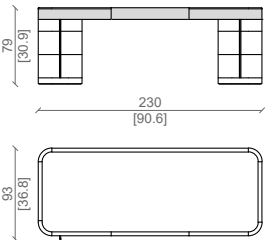

SCRIVANIA LUX - LUX WORK DESK
230X93 SENZA PANNELLO
WITHOUT MODESTY PANEL