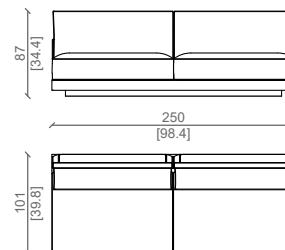

MONROE XL

Design: Castello Lagravinese Studio

DIVANO - SOFA

MON 250

Struttura in plume carrara, cuscini in valdarno gersole.
Grasse carrara structure and valdarno gersole cushions.