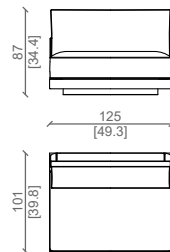

MONROE XL

Design: Castello Lagravinese Studio

DIVANO - SOFA

MON 125

Struttura in plume carrara, cuscini in valdarno gersole.
Grasse carrara structure and valdarno gersole cushions.