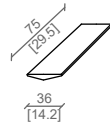

Dettaglio dei ripiani realizzati tutti in noce americano.
Detail of the shelves, all crafted from American walnut.

MENSOLE - SHELVES (WITH STRIP LED)

MENSOLE - SHELVES (WITHOUT STRIP LED)

105MDL

90MDL

75MDL