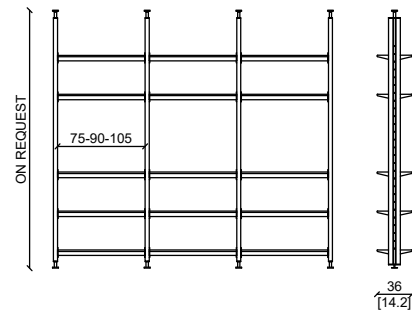

TERRA / SOFFITTO - FLOOR / CEILING COMPOSITION A