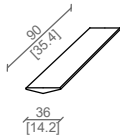

Dettaglio dei ripiani realizzati tutti in noce americano.
Detail of the shelves, all crafted from American walnut.

MENSOLE - SHELVES (WITH STRIP LED)

MENSOLE - SHELVES (WITHOUT STRIP LED)

105MDL

90MDL

75MDL