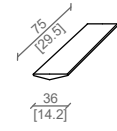

MENSOLE - SHELVES (WITH STRIP LED)

MENSOLE - SHELVES (WITHOUT STRIP LED)

75MD

CASSETTI - DRAWERS

Pali in pelle plume sabbia, mensole in noce americano tabacco e plume sabbia. Plume sabbia shelf upright, and american walnut tabacco and plume sabbia shelves.