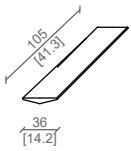

Dettaglio dei ripiani realizzati tutti in noce americano.
Detail of the shelves, all crafted from American walnut.

MENSOLE - SHELVES (WITH STRIP LED)

MENSOLE - SHELVES (WITHOUT STRIP LED)

105MDL

90MDL

75MDL