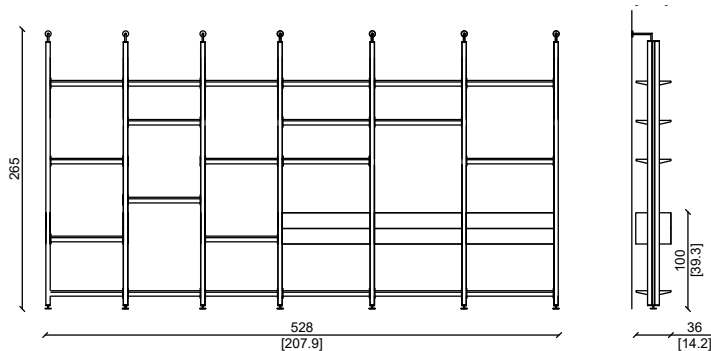

MONTANTE DX/SX CON DRIVER - SHELF UPRIGHT WITH DRIVER

MONTANTE - SHELF UPRIGHT

TERRA / SOFFITTO - FLOOR / CEILING COMPOSITION A

TERRA / SOFFITTO - FLOOR / CEILING COMPOSITION B

TERRA / PARETE - FLOOR / WALL COMPOSITION B