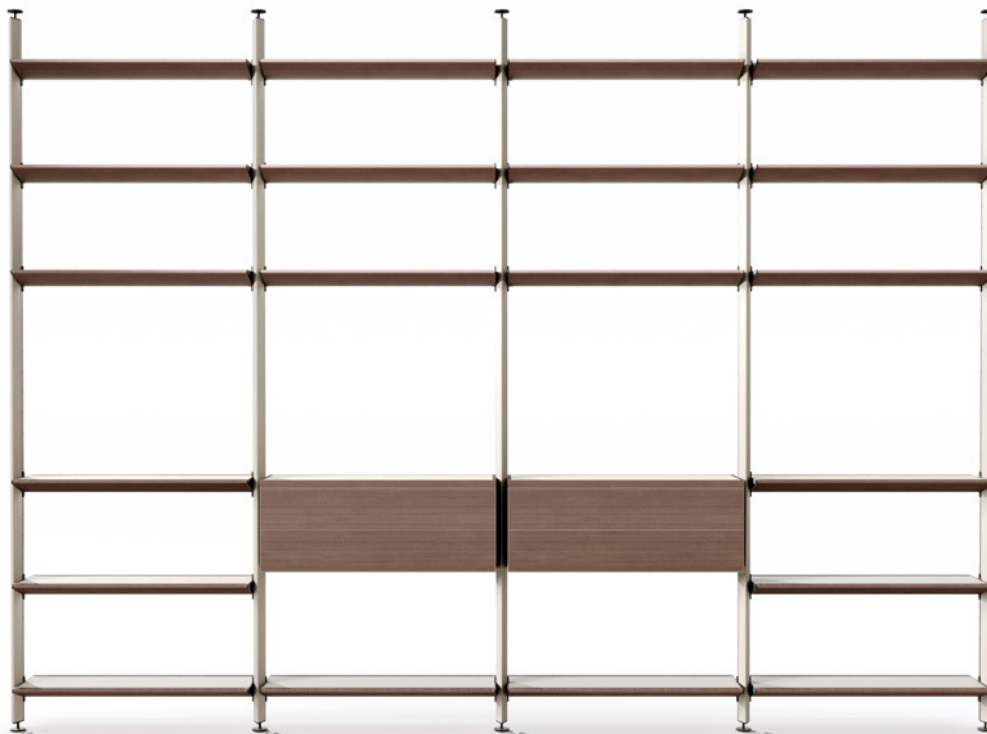

PRODUCT TECHNICAL SHEET:

The "Modular" system by Ulivi Salotti is an extremely versatile and functional furnishing solution, perfect for any type of environment. This system stands out for its electrified uprights, wooden shelves with painted black metal ends and integrated LED, all available in modules of 75, 90 and 105 cm. The shelves are made with high quality materials, ensuring sturdiness and durability over time. Their shape and size are fully customizable, allowing you to choose the solution that best suits your needs.

90 ROCKY DOUBLE

75 ROCKY DOUBLE

105 MARTIAL

90 MARTIAL

75 MARTIAL

105 MARTIAL DOUBLE

90 MARTIAL DOUBLE

75 MARTIAL DOUBLE