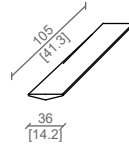

MENSOLE - SHELVES (WITH STRIP LED)

MENSOLE - SHELVES (WITHOUT STRIP LED)

105MD

CASSETTI - DRAWERS

Pali in pelle plume sabbia, mensole in noce americano tabacco e plume sabbia. Plume sabbia shelf upright, and american walnut tabacco and plume sabbia shelves.