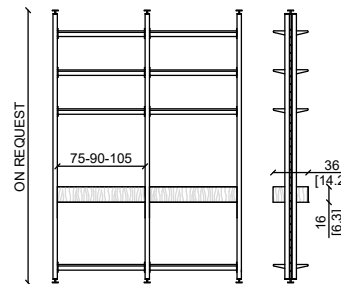

MONTANTE DX/SX CON DRIVER - SHELF UPRIGHT WITH DRIVER

MONTANTE - SHELF UPRIGHT

TERRA / SOFFITTO - FLOOR / CEILING COMPOSITION A

TERRA / SOFFITTO - FLOOR / CEILING COMPOSITION B

TERRA / PARETE - FLOOR / WALL COMPOSITION B