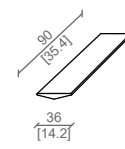

MENSOLE - SHELVES (WITH STRIP LED)

MENSOLE - SHELVES (WITHOUT STRIP LED)

90MD

CASSETTI - DRAWERS

Pali in pelle plume sabbia, mensole in noce americano tabacco e plume sabbia. Plume sabbia shelf upright, and american walnut tabacco and plume sabbia shelves.