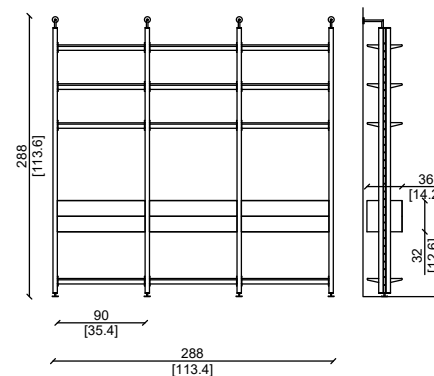

TERRA / PARETE - FLOOR / WALL COMPOSITION A