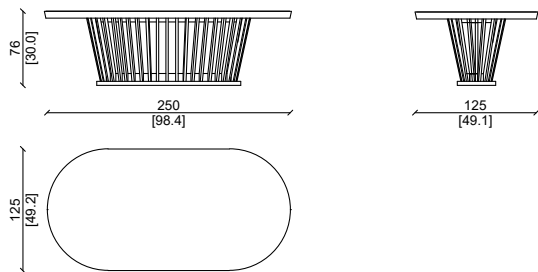

MEMPHIS LUXURY

Design: Vegni Design

TAVOLO - DINING TABLE

CARATTERISTICHE TECNICHE:

Struttura:

Noce Americano massello.

Top :

Piano d'appoggio disponibile in noce Americano, con profilo del bordo coperto da cuoio di diversi tipi e categorie.

* Questo articolo può essere personalizzato su richiesta.

PRODUCT TECHNICAL SHEET:

Structure:

Solid American walnut.

Top :

Table top available in American walnut , with edge profile covered by leather of different types and categories.

* This item can be customized upon request.

TAVOLO OVALE / OVAL TABLE