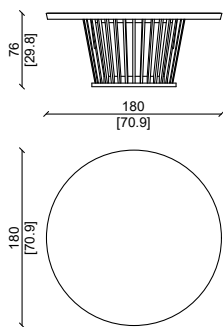

TAVOLO ROTONDO / ROUND TABLE

Struttura in noce Americano e pelle etrusco deserto.
American walnut structure , etrusco deserto leather.