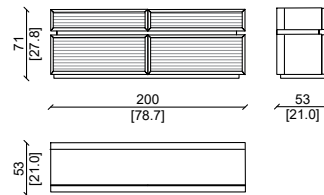

CREDENZA LUXURY - LUXURY SIDEBOARD

Fianchi esterni e top rivestiti in pelle delle categorie di Ulivi Salotti.
External sides and top covered in leather from the Ulivi Salotti categories.