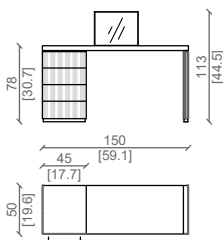

MARTIAL

Design: Castello Lagravinese Studio

MOBILI NOTTE - NIGHT FURNITURE

CARATTERISTICHE TECNICHE:

Struttura interna impiallacciata di noce americano, oppure in altre finiture.
Cassetti e gamba esterna rivestiti in massello lavorato sulla parte frontale, top in marmo disponibile in varie finiture.
Cassettiera con 4 cassetti, e specchio inclinato a filo lucido sul top.

PRODUCT TECHNICAL SHEET:

Internal structure in American walnut veneer, or in other finishes.
Drawers and external leg covered in solid wood worked on the front, marble top available in various finishes. Chest of drawers with 4 drawers, and inclined mirror with polished edge on the top.

TOILETTE - MAKE UP DESK

Noce americano myfair.
American walnut myfair.