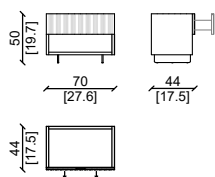

MARTIAL

Design: Castello Lagravinese Studio

MOBILI NOTTE - NIGHT FURNITURE

CARATTERISTICHE TECNICHE:

Struttura interna impiallacciata di noce americano, oppure in altre finiture.
Cassetto rivestito in massello lavorato sulla parte frontale, top in marmo disponibile in varie finiture.
Piedini in metallo verniciato disponibile delle categorie di Ulivi Salotti
Vano a giorno portaoggetti.

PRODUCT TECHNICAL SHEET:

Internal structure in American walnut veneer, or in other finishes.
Drawer covered in solid wood worked on the front, marble top available in various finishes.
Painted metal feet available from the Ulivi Salotti categories
Open storage compartment.

COMODINO / NIGHT TABLE

Noce americano myfair, marmo travertino silver.
American walnut myfair, travertino silver marble top