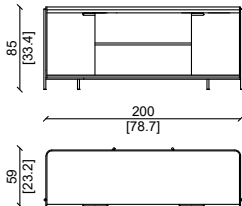

CREDENZA - SIDEBOARD
A GIORNO - OPEN COMPARTMENT