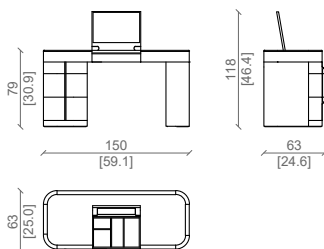

TOILETTE 150

PRODUCT TECHNICAL SHEET:

Structure: constructed in veneered multilayer wood from the Ulivi Salotti collection.
Drawer unit: veneered in wood with solid walnut handles or other finishes, featuring soft-close technology.
Undershelf and side leg: veneered in wood species from the Ulivi Salotti collection.
Top: veneered in available wood species with a solid wood frame.
Storage Compartment: central compartment beneath the top, with a flip-down opening, mirror, wooden dividers, and leather-lined base.

TOILETTE 180

LORINDA LUXURY

Design: Castello Lagravinese Studio

Struttura: realizzata in multistrato impiallacciato delle essenze di Ulivi Salotti.
Cassettiera: impiallacciata in legno con maniglie in massello di noce americano o altre finiture, tecnologia soft per la chiusura.
Sottopiano e gamba laterale: rivestiti in pelle.
Piano: impiallacciato delle essenze disponibili con cornice in massello.
Vano porta oggetti: centrale e sotto piano, con apertura a ribalta con specchio e divisori in legno con fondo rivestito in pelle.

TOILETTE 150

TOILETTE 180

Structure: constructed in veneered multilayer wood from the Ulivi Salotti collection.
Drawer unit: veneered in wood with solid walnut handles or other finishes, featuring soft-close technology.
Undershelf and side leg: Upholstered in leather.
Top: veneered in available wood species with a solid wood frame.
Storage Compartment: central compartment beneath the top, with a flip-down opening, mirror, wooden dividers, and leather-lined base.