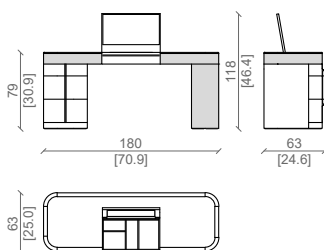

TOILETTE 150

PRODUCT TECHNICAL SHEET:

Structure: constructed in veneered multilayer wood from the Ulivi Salotti collection.
Drawer unit: veneered in wood with solid walnut handles or other finishes, featuring soft-close technology.
Undershelf and side leg: veneered in wood species from the Ulivi Salotti collection.
Top: veneered in available wood species with a solid wood frame.
Storage Compartment: central compartment beneath the top, with a flip-down opening, mirror, wooden dividers, and leather-lined base.

TOILETTE 180

LORINDA LUXURY

Design: Castello Lagravinese Studio

Struttura: realizzata in multistrato impiallacciato delle essenze di Ulivi Salotti.
Cassettiera: impiallacciata in legno con maniglie in massello di noce americano o altre finiture, tecnologia soft per la chiusura.
Sottopiano e gamba laterale: rivestiti in pelle.
Piano: impiallacciato delle essenze disponibili con cornice in massello.
Vano porta oggetti: centrale e sotto piano, con apertura a ribalta con specchio e divisori in legno con fondo rivestito in pelle.

TOILETTE 150

TOILETTE 180

Structure: constructed in veneered multilayer wood from the Ulivi Salotti collection.
Drawer unit: veneered in wood with solid walnut handles or other finishes, featuring soft-close technology.
Undershelf and side leg: Upholstered in leather.
Top: veneered in available wood species with a solid wood frame.
Storage Compartment: central compartment beneath the top, with a flip-down opening, mirror, wooden dividers, and leather-lined base.