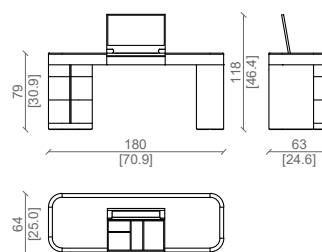

TOILETTE 150

PRODUCT TECHNICAL SHEET:

Structure: constructed in veneered multilayer wood from the Ulivi Salotti collection.
Drawer unit: veneered in wood with solid walnut handles or other finishes, featuring soft-close technology.
Undershelf and side leg: veneered in wood species from the Ulivi Salotti collection.
Top: veneered in available wood species with a solid wood frame.
Storage Compartment: central compartment beneath the top, with a flip-down opening, mirror, wooden dividers, and leather-lined base.

TOILETTE 180

LORINDA LUXURY

Design: Castello Lagravinese Studio

Struttura: realizzata in multistrato impiallacciato delle essenze di Ulivi Salotti.
Cassettiera: impiallacciata in legno con maniglie in massello di noce americano o altre finiture, tecnologia soft per la chiusura.
Sottopiano e gamba laterale: rivestiti in pelle.
Piano: impiallacciato delle essenze disponibili con cornice in massello.
Vano porta oggetti: centrale e sotto piano, con apertura a ribalta con specchio e divisori in legno con fondo rivestito in pelle.

TOILETTE 150

TOILETTE 180

Structure: constructed in veneered multilayer wood from the Ulivi Salotti collection.
Drawer unit: veneered in wood with solid walnut handles or other finishes, featuring soft-close technology.
Undershelf and side leg: Upholstered in leather.
Top: veneered in available wood species with a solid wood frame.
Storage Compartment: central compartment beneath the top, with a flip-down opening, mirror, wooden dividers, and leather-lined base.