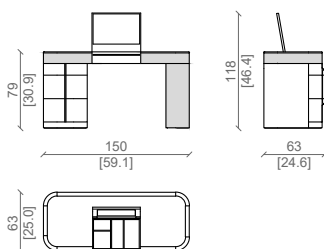

TOILETTE 150

PRODUCT TECHNICAL SHEET:

Structure: constructed in veneered multilayer wood from the Ulivi Salotti collection.
Drawer unit: veneered in wood with solid walnut handles or other finishes, featuring soft-close technology.
Undershelf and side leg: veneered in wood species from the Ulivi Salotti collection.
Top: veneered in available wood species with a solid wood frame.
Storage Compartment: central compartment beneath the top, with a flip-down opening, mirror, wooden dividers, and leather-lined base.

TOILETTE 180

LORINDA LUXURY

Design: Castello Lagravinese Studio

Struttura: realizzata in multistrato impiallacciato delle essenze di Ulivi Salotti.
Cassettiera: impiallacciata in legno con maniglie in massello di noce americano o altre finiture, tecnologia soft per la chiusura.
Sottopiano e gamba laterale: rivestiti in pelle.
Piano: impiallacciato delle essenze disponibili con cornice in massello.
Vano porta oggetti: centrale e sotto piano, con apertura a ribalta con specchio e divisori in legno con fondo rivestito in pelle.

TOILETTE 150

TOILETTE 180

Structure: constructed in veneered multilayer wood from the Ulivi Salotti collection.
Drawer unit: veneered in wood with solid walnut handles or other finishes, featuring soft-close technology.
Undershelf and side leg: Upholstered in leather.
Top: veneered in available wood species with a solid wood frame.
Storage Compartment: central compartment beneath the top, with a flip-down opening, mirror, wooden dividers, and leather-lined base.