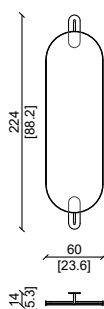

SPECCHIERA DA MURO / WALL MIRROR

Pelle in grasse marina , struttura in metallo finitura oro.
Grasse marina leather, metal finish bright gold structure.