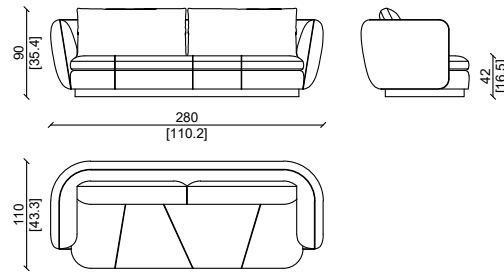

Base :

Metal strip , available in different colors or finish

* This item can be customized upon request.

DIVANO - SOFA 280 CM

DIVANO - SOFA 240 CM

Pelle in grassè pietra , basi in finitura ottone satinato.
Grassè pietra leather , satin brass finish base.