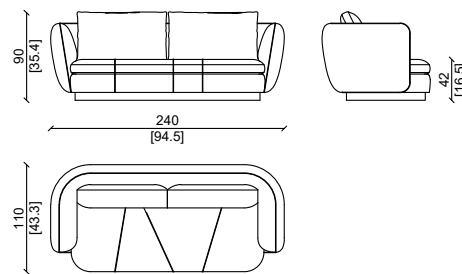

Base :

Metal strip , available in different colors or finish

* This item can be customized upon request.

DIVANO - SOFA 280 CM

DIVANO - SOFA 240 CM

Pelle in grassè pietra , basi in finitura ottone satinato.
Grassè pietra leather , satin brass finish base.