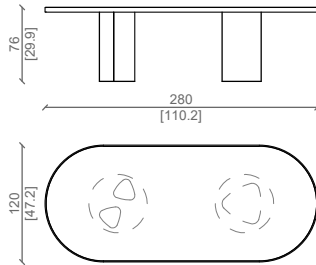

## PRODUCT TECHNICAL SHEET:

Top with solid American frame with built-in marble top, or veneered in various finishes. Triangular shaped legs veneered in American walnut.

TABLE 280X120CM

TABLE 240X120CM

Gambe in noce americano, top in invisible grey.  
American walnut bases, invisible grey marble top.

## PRODUCT TECHNICAL SHEET:

Top with solid American frame with built-in marble top, or veneered in various finishes.  
Triangular shaped legs veneered in American walnut.

TABLE - ROUND 180CM

TABLE - ROUND 150CM