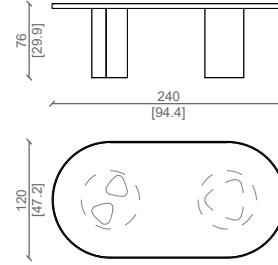

## CARATTERISTICHE TECNICHE:

Top in cornice di massello americano con top in marmo da incasso, oppure impiallacciato nelle varie finiture. Gambe di forma triangolare impiallacciate in noce americano.

## PRODUCT TECHNICAL SHEET:

Top with solid American frame with built-in marble top, or veneered in various finishes. Triangular shaped legs veneered in American walnut.

TABLE 280X120CM

TABLE 240X120CM

Gambe in noce americano, top in invisible grey.  
American walnut bases, invisible grey marble top.

## PRODUCT TECHNICAL SHEET:

Top with solid American frame with built-in marble top, or veneered in various finishes.  
Triangular shaped legs veneered in American walnut.

TABLE - ROUND 180CM

TABLE - ROUND 150CM