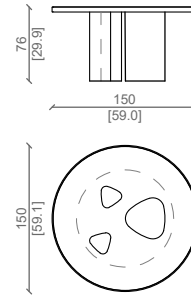

## PRODUCT TECHNICAL SHEET:

Top with solid American frame with built-in marble top, or veneered in various finishes. Triangular shaped legs veneered in American walnut.

TABLE 280X120CM

TABLE 240X120CM

Gambe in noce americano, top in invisible grey.  
American walnut bases, invisible grey marble top.

## CARATTERISTICHE TECNICHE:

Top con cornice di massello americano con top in marmo da incasso, oppure impiallacciato nelle varie finiture.  
Gambe di forma triangolare impiallacciate in noce americano.

## PRODUCT TECHNICAL SHEET:

Top with solid American frame with built-in marble top, or veneered in various finishes.  
Triangular shaped legs veneered in American walnut.

TABLE - ROUND 180CM

TABLE - ROUND 150CM