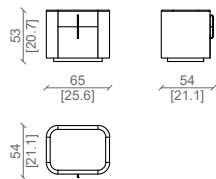

KEZIA

Design: Castello Lagravinese Studio

MOBILI NOTTE - NIGHT FURNITURE

CARATTERISTICHE TECNICHE:

Struttura: realizzata in multistrato impiallacciato delle essenze di Ulivi Salotti .
Cassetto superiore e cassetto inferiore impiallacciati con essenze di legno, con maniglia di massello disponibile in varie finiture.
Top: con cornice di massello di legno con piano incassato in marmo oppure in legno.

PRODUCT TECHNICAL SHEET:

Structure: constructed in veneered multilayer wood from the Ulivi Salotti collection.
Drawers: upper and lower drawers veneered in wood, with solid wood handles available in various finishes.
Top: framed in solid wood with an inset top in marble or wood.

COMODINO - NIGHT TABLE

Noce americano tabacco, top in marmo calacatta verde
American walnut tabacco finish calacatta verde marble top.

KEZIA LUXURY

Design: Castello Lagravinese Studio

CARATTERISTICHE TECNICHE:

Struttura: realizzata in multistrato impiallacciato delle essenze di Ulivi Salotti .
Cassetto superiore rivestito in pelle come sui suoi finchi.
Cassetto inferiore: impiallacciato in essenza di legno, con maniglia di massello disponibile in varie finiture.
Top: con cornice di massello di legno con piano incassato in marmo oppure in legno.

PRODUCT TECHNICAL SHEET:

Structure: constructed in veneered multilayer wood from the Ulivi Salotti collection.
Upper drawer: upholstered in leather, matching the side panels.
Lower drawer: veneered in wood, with a solid wood handle available in various finishes.
Top: framed in solid wood with an inset top in marble or wood.