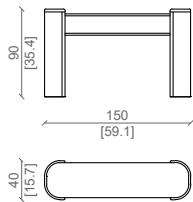

Piano superiore disponibile in marmo e legno.

Piano inferiore in legno.

PRODUCT TECHNICAL SHEET:

Structure: constructed in curved multilayer wood with a solid American walnut frame and wood inserts from the Ulivi Salotti collection.

Top: available in marble or wood.

Lower Surface: Made of wood.

CONSOLE

Noce americano top in Twister.
American walnut and Twister marble top.