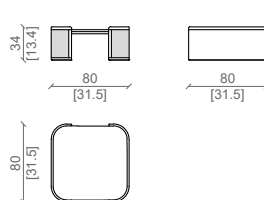

Top: semi-recessed, available in marble or wood.

*Customizable product

LUX 55X55

KALLUX5555

LUX 80X80

KALLUX8080

LUX 120X120

KALUX120120