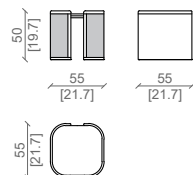

Top: semi-recessed, available in marble or wood.

*Customizable product

LUX 55X55

KALLUX5555

LUX 80X80

KALLUX8080

LUX 120X120

KALUX120120