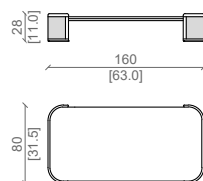

Top: semi-recessed, available in marble or wood.

*Customizable product

LUX 55X55

KALLUX5555

LUX 80X80

KALLUX8080

LUX 120X120

KALUX120120

LUX 140X60

KALUX14060

LUX 140X80

KALUX14080

LUX 160X60

KALUX16060

LUX 160X80

KALUX16080