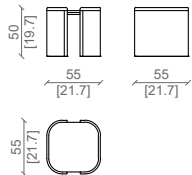

Piano: semi-incassato disponibile in marmo o legno.

* Prodotto personalizzabile

PRODUCT TECHNICAL SHEET:

Structure: constructed in curved multilayer wood with an american walnut solid frame, veneered inserts, and finishes selectable from the Ulivi Salotti range.

Top: semi-recessed, available in marble or wood.

Customizable product

55X55

KAL5555

80X80

KAL8080

120X120

KAL120120