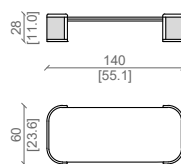

KALUX120120

LUX 140X60