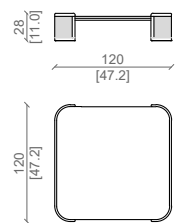

Top: semi-recessed, available in marble or wood.

*Customizable product

LUX 55X55

KALLUX5555

LUX 80X80

KALLUX8080

LUX 120X120

KALUX120120