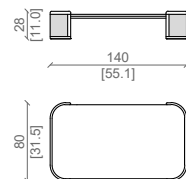

KALUX14060

LUX 140X80