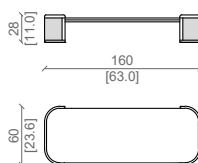

Top: semi-recessed, available in marble or wood.

*Customizable product

LUX 55X55

KALLUX5555

LUX 80X80

KALLUX8080

LUX 120X120

KALUX120120

LUX 140X60

KALUX14060

LUX 140X80

KALUX14080

LUX 160X60

KALUX16060

LUX 160X80

KALUX16080