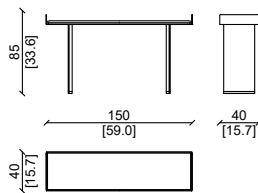

CONSOLE

Noce americano tabacco, top in twister e cuoio deserto.
American walnut tabacco, twister top, cuoio deserto leather.