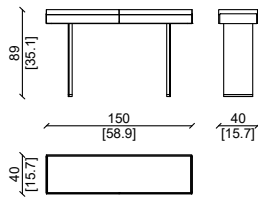

JAXON

Design: Castello Lagravinese Studio

MOBILI GIORNO - DAY FURNITURE

CARATTERISTICHE TECNICHE:

Struttura interna impiallacciata di noce americano, oppure in altre finiture.
Struttura metallica rivestita in cuoio posta sui fianchi e sotto il mobile.
Piedini in metallo rivestiti in cuoio con terminale a terra disponibile in varie finiture.
Top in marmo disponibile in varie finiture.

PRODUCT TECHNICAL SHEET:

Internal structure in American walnut veneer, or in other finishes.
Metal structure covered in leather placed on the sides and under the cabinet.
Metal feet covered in leather with ground terminal available in various finishes.
Marble top available in various finishes.

CONSOLE CON CASSETTI - WITH DRAWERS