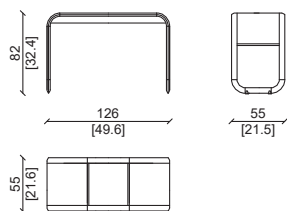

Top :

Veneered with American walnut.

Flap top with internal mirror.

Inner compartments upholstered with leather.

Option :

Flap top can be upholstered with leather upon request.

TOILETTE / MAKE UP DESK

Struttura in noce Americano.
American walnut structure.