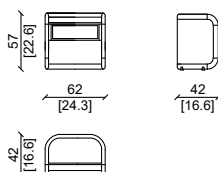

COMODINO LUX / LUX NIGHT TABLE

Struttura realizzata tutta in legno con inserti in pelle
All wood structure, leather inserts.