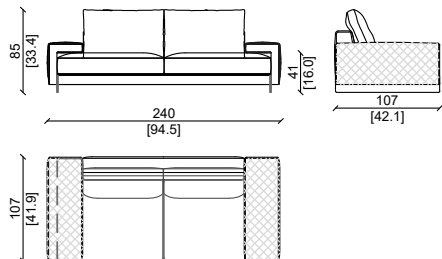

The hand made braiding as photo is available only with leathers grassé , "top" , "kashmir" or "river"

Armrests :

The large armrests are reinforced by a strong internal metal structure .

Base :

H. 8 cm , metal , available in different finish.

## MODULI VERSIONE LARGE - SECTIONAL LARGE 85 CM

HECT.X240 S

HECT.X205 S SX/DX

HECT.X120 S SX/DX

HECT.X170 S

HECT.X85 S

HECT.140 LC

HECT.X290 S SX/DX