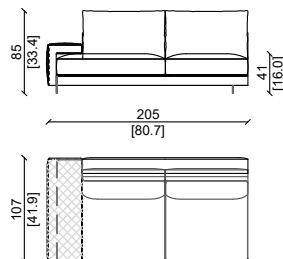

The hand made braiding as photo is available only with leathers grassé , "top" , "kashmir" or "river"

Armrests :

The large armrests are reinforced by a strong internal metal structure .

Base :

H. 8 cm , metal , available in different finish.

## MODULI VERSIONE LARGE - SECTIONAL LARGE 85 CM

HECT.X240 S

HECT.X205 S SX/DX

HECT.X120 S SX/DX

HECT.X170 S

HECT.X85 S

HECT.140 LC

HECT.X290 S SX/DX