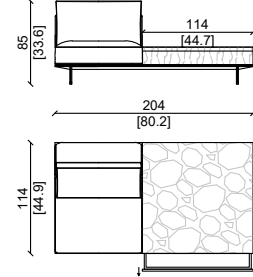

DIVANO - SOFA L 204 MARBLE TOP WITH DRAWERS