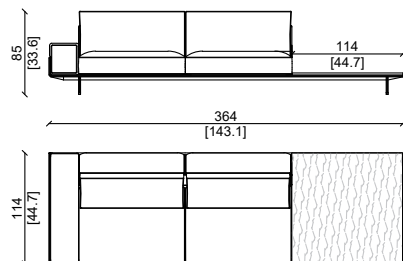

DIVANO - SOFAXL 190 MARBLE WITHOUT DRAWER

GRANVILLE XL

Design: Castello Lagravinese Studio

DIVANO - SOFA

DIVANO - SOFA XL 364 WOOD

DIVANO - SOFA XL 364 MARBLE

DIVANO - SOFA XL 364 WOOD WITH DRAWER

DIVANO - SOFA XL 364 MARBLE WITH DRAWER