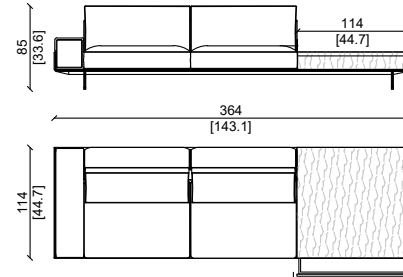

DIVANO - SOFAXL 190 MARBLE WITHOUT DRAWER

GRANVILLE XL

Design: Castello Lagravinese Studio

DIVANO - SOFA

DIVANO - SOFA XL 364 WOOD

DIVANO - SOFA XL 364 MARBLE

DIVANO - SOFA XL 364 WOOD WITH DRAWER

DIVANO - SOFA XL 364 MARBLE WITH DRAWER