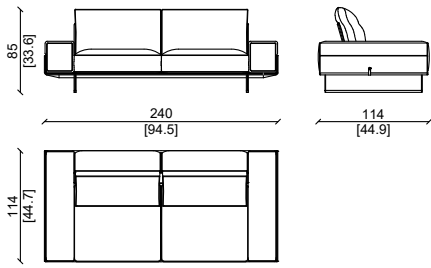

DIVANO - SOFA XL 224 WOOD TOP WITHOUT DRAWERS

DIVANO - SOFA XL 224 MARBLE TOP WITHOUT DRAWERS

GRANVILLE L

Design: Castello Lagravinese Studio

DIVANO - SOFA L 240L

DIVANO - SOFA L 210L

DIVANO - SOFA L 120

DIVANO - SOFA L 180