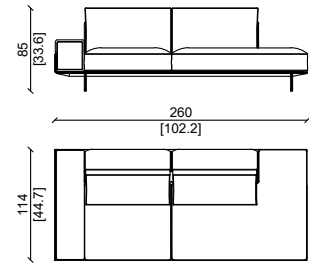

DIVANO - SOFA L 260