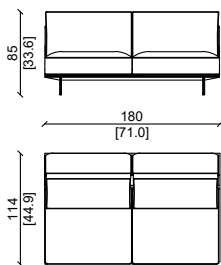

DIVANO - SOFA XL 160 WOOD TOP WITHOUT DRAWERS

DIVANO - SOFA XL 160 MARBLE TOP WITHOUT DRAWERS

DIVANO - SOFA XL 224 WOOD TOP

DIVANO - SOFA XL 224 MARBLE TOP

DIVANO - SOFA XL 224 WOOD TOP WITH DRAWERS

DIVANO - SOFA XL 224 MARBLE TOP WITH DRAWERS

DIVANO - SOFA XL 224 WOOD TOP WITHOUT DRAWERS

DIVANO - SOFA XL 224 MARBLE TOP WITHOUT DRAWERS

GRANVILLE L

Design: Castello Lagravinese Studio

DIVANO - SOFA L 240L

DIVANO - SOFA L 210L

DIVANO - SOFA L 120

DIVANO - SOFA L 180