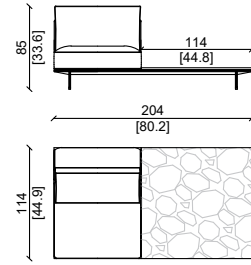

Design: Castello Lagravinese Studio

DIVANO - SOFA XL 140 MARBLE TOP WITHOUT DRAWERS

DIVANO - SOFA L 204 WOOD TOP

DIVANO - SOFA L 204 MARBLE TOP

DIVANO - SOFA L 204 WOOD TOP WITH DRAWERS

DIVANO - SOFA L 204 WOOD TOP WITHOUT DRAWERS