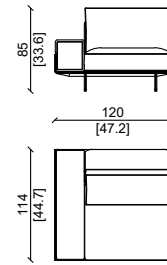

DIVANO - SOFA XL 160 WOOD TOP WITHOUT DRAWERS

DIVANO - SOFA XL 160 MARBLE TOP WITHOUT DRAWERS

DIVANO - SOFA XL 224 WOOD TOP

DIVANO - SOFA XL 224 MARBLE TOP

DIVANO - SOFA XL 224 WOOD TOP WITH DRAWERS

DIVANO - SOFA XL 224 MARBLE TOP WITH DRAWERS

DIVANO - SOFA XL 224 WOOD TOP WITHOUT DRAWERS

DIVANO - SOFA XL 224 MARBLE TOP WITHOUT DRAWERS

GRANVILLE L

Design: Castello Lagravinese Studio

DIVANO - SOFA L 240L

DIVANO - SOFA L 210L

DIVANO - SOFA L 120

DIVANO - SOFA L 180