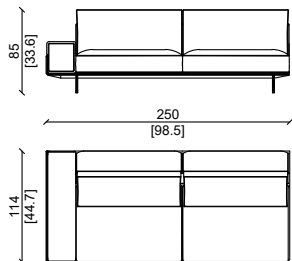

GRANVILLE XL

Design: Castello Lagravinese Studio

DIVANO - SOFA

GRAXL 250