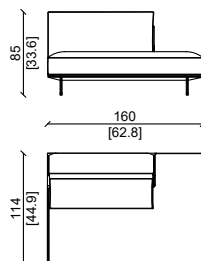

GRANVILLE XL

Design: Castello Lagravinese Studio

DIVANO - SOFA

GRA XL 160