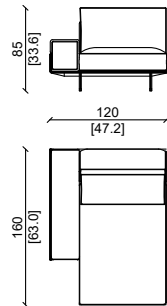

CHAISE L 120