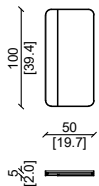

SPECCHIERA DA MURO / WALL MIRRORS