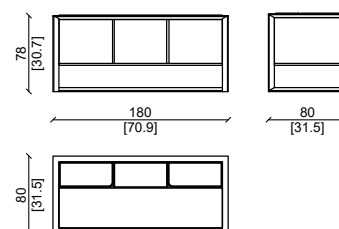

SCRIVANIA CHIUSA / CLOSED DESK