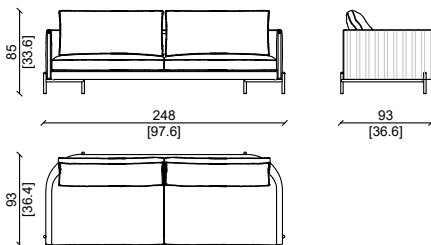

DIVANO - SOFA L 248

Plume malva e gambe in metallo nero lucido.
Plume malva leather, black finish metal legs.