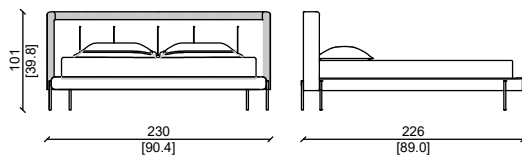

Gambe in metallo disponibili in diverse finiture di Ulivi Salotti.

PRODUCT TECHNICAL SHEET:

Internal structure: Spruce plywood.

Padding : Headboard and bed frame: polyurethane foam in various densities.

Coating : Headboard upholstered in exclusive leather, in the upper part in handmade braid available in various categories.

Bed frame: high quality leathers or fabrics available in various categories.

Metal legs available in different finishes by Ulivi Salotti.

LETTO SUPER KING SIZE / SUPER KING SIZE BED

SLATTED BASE 200X200 CM

LETTO KING SIZE / KING SIZE BED

SLATTED BASE 193X203 CM

LETTO KING SIZE / KING SIZE BED

SLATTED BASE 180X200 CM

LETTO CALIFORNIA SIZE / CALIFORNIA SIZE BED

SLATTED BASE 183X213 CM

LETTO QUEEN SIZE / QUEEN SIZE BED