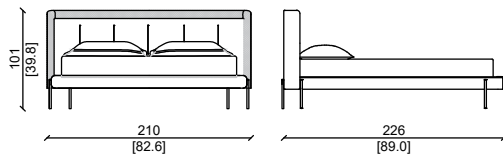

Bed frame: high quality leathers or fabrics available in various categories.

Metal legs available in different finishes by Ulivi Salotti.

LETTO SUPER KING SIZE / SUPER KING SIZE BED

SLATTED BASE 200X200 CM

LETTO KING SIZE / KING SIZE BED

SLATTED BASE 193X203 CM

LETTO KING SIZE / KING SIZE BED

SLATTED BASE 180X200 CM

LETTO CALIFORNIA SIZE / CALIFORNIA SIZE BED

SLATTED BASE 183X213 CM

LETTO QUEEN SIZE / QUEEN SIZE BED