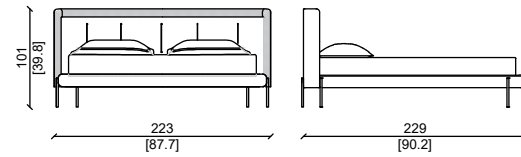

Bed frame: high quality leathers or fabrics available in various categories.

Metal legs available in different finishes by Ulivi Salotti.

LETTO SUPER KING SIZE / SUPER KING SIZE BED

SLATTED BASE 200X200 CM

LETTO KING SIZE / KING SIZE BED

SLATTED BASE 193X203 CM

LETTO KING SIZE / KING SIZE BED

SLATTED BASE 180X200 CM

LETTO CALIFORNIA SIZE / CALIFORNIA SIZE BED

SLATTED BASE 183X213 CM

LETTO QUEEN SIZE / QUEEN SIZE BED