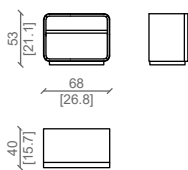

DUSTIN

Design: Ulivi Salotti

MOBILI NOTTE - NIGHT FURNITURE

CARATTERISTICHE TECNICHE:

Struttura:
Struttura e top in noce Americano, cassetti disponibili in legno o pelle.
Base: in noce.
Disponibili altre finiture di legno.
Variante ad un cassetto, realizzabile o in alto o in basso.

PRODUCT TECHNICAL SHEET:

Structure and top in American walnut, drawers available in wood or leather.
Base: in walnut. Other wood finishes are available.
Single drawer variant, which can be made either at the top or at the bottom.

COMODINO / NIGHT TABLE