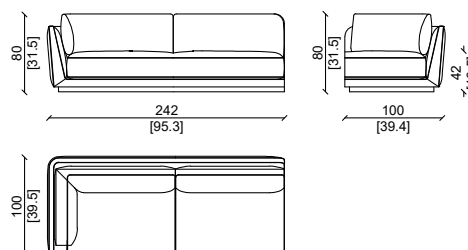

ELEMENTO / ELEMENT 242cm L