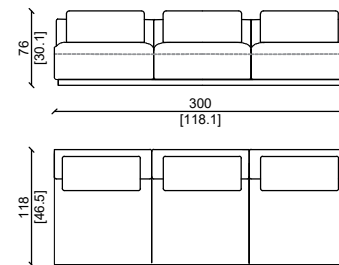

DOMINO XL_300 ELEMENT

Divano realizzato in grasse smeraldo con treccia in tessuto Gombo Artico e piping in grasse smeraldo.
Sofa upholstered with grasse smeraldo leather and handmade braid backrest made in Artico Gombo fabric, and grasse smeraldo leather piping.