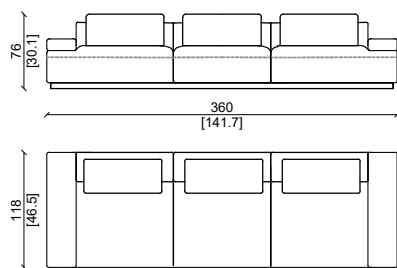

DIVANO - SOFA

CARATTERISTICHE TECNICHE:

Struttura interna: struttura portante multistrato.

Cuscini della seduta: imbottitura in piuma d'oca naturale sterilizzata, memory foam e schiuma poliuretanic a densità differenziata per assicurare il massimo comfort.

Cuscini dello schienale: imbottitura soft con piuma d'oca naturale sterilizzata, con anima in schiuma poliuretanic.

Rivestimento: pelli o tessuti di alta qualità della gamma esclusiva ulivi salotti, disponibili in varie categorie.

Struttura dello schienale e dei braccioli: rivestiti con traccia fatta a mano di tessuto e pelle, oppure interamente di pelle, disponibili nelle categorie di Ulivi Salotti.

Base di legno verniciata di nero.

PRODUCT TECHNICAL SHEET:

Internal structure: multi-layer load-bearing frame.

Padding seat cushions: sterilized natural goose down, memory foam, and polyurethane foam with differentiated densities for maximum comfort.

Backrest cushions: soft filling with sterilized natural goose down, with a polyurethane foam core.

Upholstery: high-quality leather or fabrics from the exclusive Ulivi Salotti collection, available in various categories.

Backrest and armrest structure: covered with handwoven fabric and leather braid, or entirely in leather, available in Ulivi Salotti categories.

Base: wood, painted black.

SENZA TRECCIA WITHOUT BRAID

DOMINO XL_360 SOFA