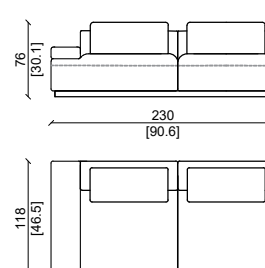

DOMINO XL_230 ARM