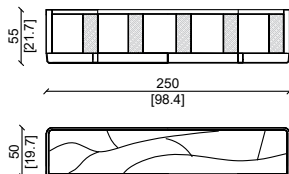

MOBILE TV/TV HOLDER