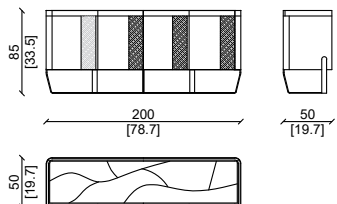

* Su richiesta questo prodotto può essere realizzato su misura

PRODUCT TECHNICAL SHEET:

Main structure :
Walnut , ashwood or oak , partly solid and veneered.
Top :
Different types of marble with bevelled edge.
Base :
Metal , available in different finish.
Decorative inserts :
Brass or leather , available in different finish or colors.
Internal finish :
Veneered in maple wood.

* This item can be customized upon request

CREDENZA/SIDEBOARD

MOBILE TV/TV HOLDER

MOBILE TV APERTO/OPEN TV HOLDER

CREDENZA/SIDEBOARD

MOBILE TV/TV HOLDER

MOBILE TV APERTO/OPEN TV HOLDER

Struttura in noce Americano, e top in invisible grey con inserti e basi in ottone.
American walnut structure, invisible grey marble top with brass inserts and base.