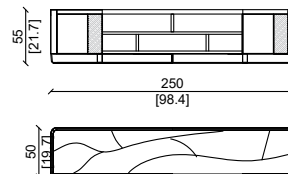

* This item can be customized upon request

CREDENZA/SIDEBOARD

MOBILE TV/TV HOLDER

MOBILE TV APERTO/OPEN TV HOLDER

CREDENZA/SIDEBOARD

MOBILE TV/TV HOLDER

MOBILE TV APERTO/OPEN TV HOLDER

Struttura in noce Americano, e top in invisible grey con inserti e basi in ottone.
American walnut structure, invisible grey marble top with brass inserts and base.