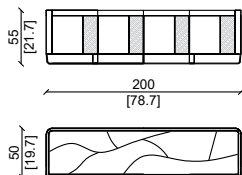

* This item can be customized upon request

CREDENZA/SIDEBOARD

MOBILE TV/TV HOLDER

MOBILE TV APERTO/OPEN TV HOLDER

CREDENZA/SIDEBOARD

MOBILE TV/TV HOLDER

MOBILE TV APERTO/OPEN TV HOLDER

Struttura in noce Americano, e top in invisible grey con inserti e basi in ottone.
American walnut structure, invisible grey marble top with brass inserts and base.