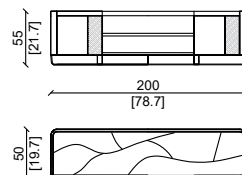

* This item can be customized upon request

CREDENZA/SIDEBOARD

MOBILE TV/TV HOLDER

MOBILE TV APERTO/OPEN TV HOLDER

CREDENZA/SIDEBOARD

MOBILE TV/TV HOLDER

MOBILE TV APERTO/OPEN TV HOLDER

Struttura in noce Americano, e top in invisible grey con inserti e basi in ottone.
American walnut structure, invisible grey marble top with brass inserts and base.