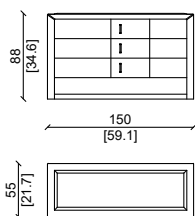

DAMARIS

Design: Castello Lagravinese Studio

MOBILI NOTTE - NIGHT FURNITURE

CARATTERISTICHE TECNICHE:

Struttura:

Struttura superiore e cassetto in noce Americano. Top disponibile in marmo, legno o pelle.

Maniglia: Realizzata in metallo, con logo Ulivi salotti rivestita con la pelle intrecciata fatta a mano. Optional: Interno cassetto rivestibile in pelle.

PRODUCT TECHNICAL SHEET:

Structure :

Upper body and drawer in American walnut . Top available in marble , wood or leather.

Handle: Metal handle upholstered with braid leather hand made.

Optional: Inside of drawer upholstered in leather.

COMO' / DRESSING TABLE

Struttura in noce Americano ,pelle in grasse malva , top ombra di caravaggio marmo.
American walnut, grasse malva leather, ombra di caravaggio marble top