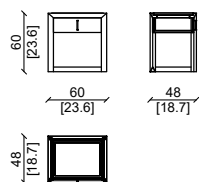

DAMARIS

Design: Castello Lagravinese Studio

MOBILI NOTTE - NIGHT FURNITURE

CARATTERISTICHE TECNICHE:

Struttura:

Struttura superiore e cassetto in noce Americano. Top disponibile in marmo, legno o pelle.

Maniglia: Realizzata in metallo, con logo Ulivi salotti rivestita con la pelle intrecciata fatta a mano. Optional: Interno cassetto rivestibile in pelle.

PRODUCT TECHNICAL SHEET:

Structure :

Upper body and drawer in American walnut . Top available in marble , wood or leather.

Handle: Metal handle upholstered with braid leather hand made.

Optional: Inside of drawer upholstered in leather.

COMODINO / NIGHT TABLE

Struttura in noce Americano ,pelle in plume cemento , top invisible grey marmo.
American walnut, plume cemento leather, invisible grey marble top