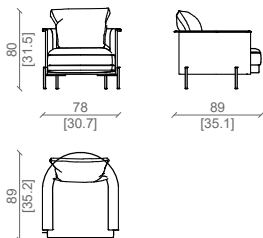

DAHLIA

Design: Castello Lagravinese

POLTRONA - ARMCHAIR

CARATTERISTICHE TECNICHE:

Struttura interna: struttura portante multistrato curvato.

Cuscini della seduta: in piuma d'oca naturale sterilizzata, memory foam e schiuma poliuretanic a densità differenziata per assicurare il massimo comfort.

Cuscini dello schienale: imbottitura soft con piuma d'oca naturale sterilizzata, con anima in schiuma poliuretanic a.

Rivestimento: Pelli o tessuti di alta qualità della gamma esclusiva Ulivi Salotti, disponibili in varie categorie.

Piedi: in metallo disponibili nelle varie finiture con cappucci terminali differenziabili per finitura.

PRODUCT TECHNICAL SHEET:

Internal structure: supporting frame in curved multi-layered wood.

Padding seat cushions: filled with sterilized natural goose down, memory foam, and polyurethane foam with differentiated densities to ensure maximum comfort.

Back cushions: soft padding in sterilized natural goose down with a polyurethane foam core.

Upholstery: high-quality leathers or fabrics from the exclusive Ulivi Salotti collection, available in various categories.

Feet: metal feet available in various finishes, with end caps made in different finishes.

POLTRONA / ARMCHAIR

Pelle grasse carrara e piedini neri lucidi.
Grasse carrara leather and black glossy metal feet.