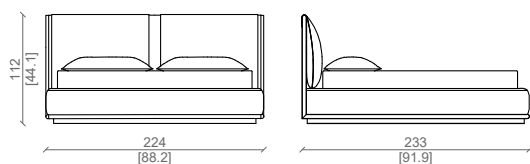

CARATTERISTICHE TECNICHE:

Testata: realizzata in multistrato e cornice di massello di noce americano rivestito in pelle o tessuto.

Imbottitura dei cuscini: in schiuma poliuretana con densità differenziata per assicurare il massimo comfort.

Rivestimento cuscini: realizzato a mano con la treccia di Ulivi Salotti, disponibile interamente in pelle o in tessuto, o un mix dei due materiali.

Pediera: imbottita e rivestita con pelli o tessuti della gamma di Ulivi Salotti.

Base in massello di noce americano rivestita in pelle o tessuto.

PRODUCT TECHNICAL SHEET:

Headboard: constructed in multilayer wood with a solid American walnut frame, upholstered in leather or fabric.

Cushion padding: polyurethane foam with differentiated densities to ensure maximum comfort.

Cushion upholstery: handcrafted using the Ulivi Salotti braid, available fully in leather or fabric, or a combination of both materials.

Footboard: padded and upholstered in leather or fabrics from the Ulivi Salotti collection.

Base: solid american walnut, covered in leather or fabric.

LETTO SUPER KING SIZE / SUPER KING SIZE BED

SLATTED BASE 200X200 CM