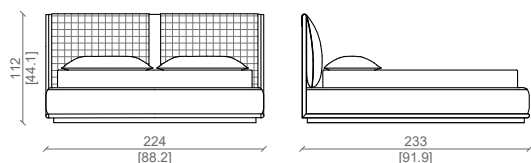

Base: solid American walnut, covered in leather or fabric.

LETTO SUPER KING SIZE / SUPER KING SIZE BED

SLATTED BASE 200X200 CM

LETTO SUPER KING SIZE / SUPER KING SIZE BED

SLATTED BASE 193X203 CM

LETTO KING SIZE / KING SIZE BED