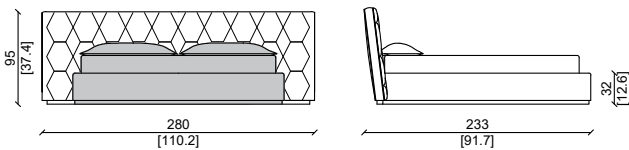

* Su richiesta questo prodotto può essere realizzato su misura

PRODUCT TECHNICAL SHEET:

Internal structure: Fir wood multi-ply.
 Padding: Head cushions: Soft padding with natural , sterilized goose feathers , with a core support in solid wood and expanded polyurethane.
 Bed frame: Expanded polyurethane foam.
 Upholstery : High quality leathers or fabrics available in different categories.
 Feet, headbord base: Solid American walnut.

*This item can be customized upon request

LETTO SUPER KING SIZE / SUPER KING SIZE BED

SLATTED BASE 200X200 CM

LETTO KING SIZE / KING SIZE BED

SLATTED BASE 193X203 CM

LETTO KING SIZE / KING SIZE BED

SLATTED BASE 180X200 CM