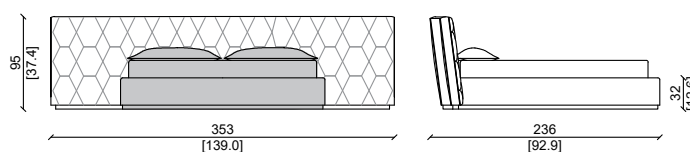

*This item can be customized upon request

LETTO SUPER KING SIZE / SUPER KING SIZE BED

SLATTED BASE 200X200 CM

LETTO KING SIZE / KING SIZE BED

SLATTED BASE 193X203 CM

LETTO KING SIZE / KING SIZE BED

SLATTED BASE 180X200 CM

LETTO CALIFORNIA SIZE / CALIFORNIA SIZE BED

SLATTED BASE 183X213 CM

LETTO QUEEN SIZE / QUEEN SIZE BED

SLATTED BASE 160X200 CM

LETTO QUEEN SIZE / QUEEN SIZE BED

SLATTED BASE 152X203 CM

Cesar large Pelle in grassè mattone.
Cesar large bed Grassè mattone leather.