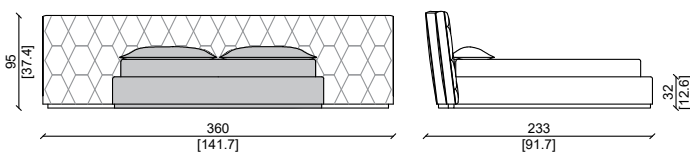

* Su richiesta questo prodotto può essere realizzato su misura

PRODUCT TECHNICAL SHEET:

Internal structure: ,Fir wood multi-ply.
Padding: Head cushions:
Soft padding with natural , sterilized goose feathers , with a core support in solid wood and expanded polyurethane.
Bed frame:n Expanded polyurethane foam.
Upholstery : High quality leathers or fabrics available in different categories.
Feet, headbord base: Solid American walnut.

*This item can be customized upon request

LETTO SUPER KING SIZE / SUPER KING SIZE BED

SLATTED BASE 200X200 CM

LETTO KING SIZE / KING SIZE BED

SLATTED BASE 193X203 CM

LETTO KING SIZE / KING SIZE BED

SLATTED BASE 180X200 CM

LETTO CALIFORNIA SIZE / CALIFORNIA SIZE BED

SLATTED BASE 183X213 CM

LETTO QUEEN SIZE / QUEEN SIZE BED

SLATTED BASE 160X200 CM

LETTO QUEEN SIZE / QUEEN SIZE BED

SLATTED BASE 152X203 CM

Cesar large Pelle in grassè mattone.
Cesar large bed Grassè mattone leather.