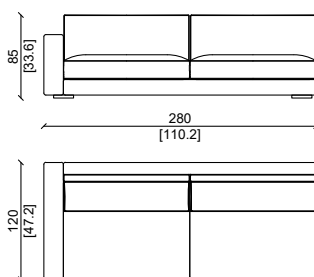

BILLY XL

Design: R.L.

DIVANO/SOFA

CARATTERISTICHE TECNICHE:

Struttura: Divano realizzato in legno multistrato di abete.

Imbottiture:

Cuscino della seduta : realizzato in poliuretano espanso in varie densità e memory foam, il tutto rivestito in piuma d'oca sterilizzata.

Cuscino schienale: realizzato in piuma d'oca sterilizzata.

Rivestimento: Rivestimento in varie categorie di pelle e tessuti.

Base: Piedini disponibili in varie finiture di legno.

* Prodotto personalizzabile

PRODUCT TECHNICAL SHEET:

Internal structure : Fir wood multi-ply.

Cushions padding : Sitting cushions :

External padding with natural , sterilized goose feathers
Internal center with memory foam and expanded polyurethane with different density.

Back cushions : Soft padding with natural , sterilized goose feathers , with a core support in expanded polyurethane.

Upholstery:

High quality leathers or fabrics available in different categories.

Base: Feet available in different types of wood finish.

* This item can be customized upon request.

BIL280XL