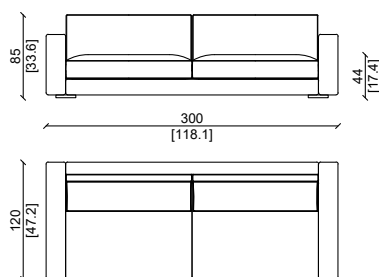

BILLY XL

Design: R.L.

DIVANO/SOFA

CARATTERISTICHE TECNICHE:

Struttura: Divano realizzato in legno multistrato di abete.

Imbottiture:

Cuscino della seduta : realizzato in poliuretano espanso in varie densità e memory foam, il tutto rivestito in piuma d'oca sterilizzata.

Cuscino schienale: realizzato in piuma d'oca sterilizzata.

Rivestimento: Rivestimento in varie categorie di pelle e tessuti.

Base: Piedini disponibili in varie finiture di legno.

* Prodotto personalizzabile

PRODUCT TECHNICAL SHEET:

Internal structure : Fir wood multi-ply.

Cushions padding : Sitting cushions :

External padding with natural , sterilized goose feathers
Internal center with memory foam and expanded polyurethane with different density.

Back cushions : Soft padding with natural , sterilized goose feathers , with a core support in expanded polyurethane.

Upholstery:

High quality leathers or fabrics available in different categories.

Base: Feet available in different types of wood finish.

* This item can be customized upon request.

BIL300XL