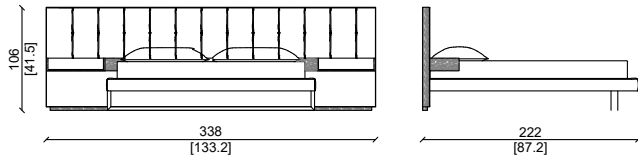

LETTO KING SIZE / KING SIZE BED MATTRESS 180X200 CM

LETTO KING SIZE / KING SIZE BED MATTRESS 180X200 CM

LETTO QUEEN SIZE / QUEEN SIZE BED MATTRESS 160X200 CM

LETTO QUEEN SIZE / QUEEN SIZE BED MATTRESS 160X200 CM

LETTO KING SIZE / KING SIZE BED
SLATTED BASE 193X203 CM

LETTO KING SIZE / KING SIZE BED
SLATTED BASE 193X203 CM

LETTO CALIFORNIA SIZE / CALIFORNIA SIZE BED
SLATTED BASE 183X213 CM

LETTO CALIFORNIA SIZE / CALIFORNIA SIZE BED
SLATTED BASE 183X213 CM