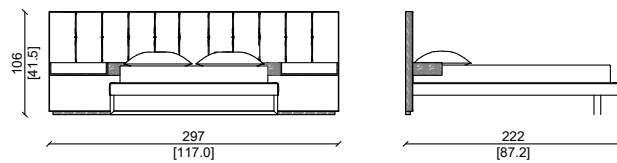

LETTO QUEEN SIZE / QUEEN SIZE BED
SLATTED BASE 152X203 CM

LETTO QUEEN SIZE / QUEEN SIZE BED
SLATTED BASE 152X203 CM