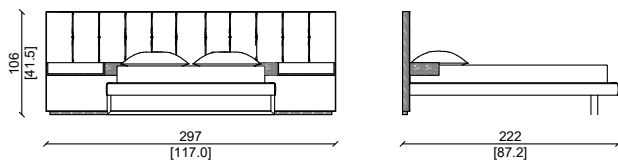

LETTO QUEEN SIZE / QUEEN SIZE BED
SLATTED BASE 152X203 CM

LETTO QUEEN SIZE / QUEEN SIZE BED
SLATTED BASE 152X203 CM