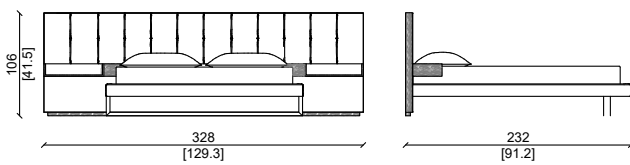

LETTO KING SIZE / KING SIZE BED MATTRESS 180X200 CM

LETTO KING SIZE / KING SIZE BED MATTRESS 180X200 CM

LETTO QUEEN SIZE / QUEEN SIZE BED MATTRESS 160X200 CM

LETTO QUEEN SIZE / QUEEN SIZE BED MATTRESS 160X200 CM

LETTO KING SIZE / KING SIZE BED
SLATTED BASE 193X203 CM

LETTO KING SIZE / KING SIZE BED
SLATTED BASE 193X203 CM

LETTO CALIFORNIA SIZE / CALIFORNIA SIZE BED
SLATTED BASE 183X213 CM

LETTO CALIFORNIA SIZE / CALIFORNIA SIZE BED
SLATTED BASE 183X213 CM