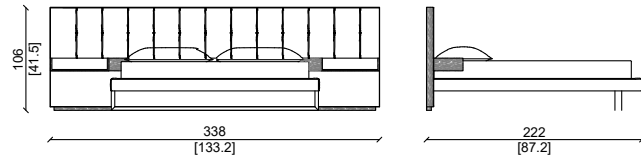

LETTO KING SIZE / KING SIZE BED MATTRESS 180X200 CM

LETTO KING SIZE / KING SIZE BED MATTRESS 180X200 CM

LETTO QUEEN SIZE / QUEEN SIZE BED MATTRESS 160X200 CM

LETTO QUEEN SIZE / QUEEN SIZE BED MATTRESS 160X200 CM

LETTO KING SIZE / KING SIZE BED
SLATTED BASE 193X203 CM

LETTO KING SIZE / KING SIZE BED
SLATTED BASE 193X203 CM

LETTO CALIFORNIA SIZE / CALIFORNIA SIZE BED
SLATTED BASE 183X213 CM

LETTO CALIFORNIA SIZE / CALIFORNIA SIZE BED
SLATTED BASE 183X213 CM