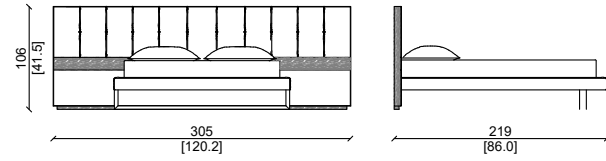

BEVERLY LARGE CON CASSETTI - WITH DRAWERS

LETTO SUPER KING SIZE / SUPER KING SIZE MATTRESS 200X200 CM

BEVERLY LARGE SENZA CASSETTI - WITHOUT DRAWERS

LETTO SUPER KING SIZE / SUPER KING SIZE MATTRESS 200X200 CM

LETTO KING SIZE / KING SIZE BED MATTRESS 180X200 CM

LETTO KING SIZE / KING SIZE BED MATTRESS 180X200 CM

LETTO QUEEN SIZE / QUEEN SIZE BED MATTRESS 160X200 CM

LETTO QUEEN SIZE / QUEEN SIZE BED MATTRESS 160X200 CM

LETTO KING SIZE / KING SIZE BED
SLATTED BASE 193X203 CM

LETTO KING SIZE / KING SIZE BED
SLATTED BASE 193X203 CM

LETTO CALIFORNIA SIZE / CALIFORNIA SIZE BED
SLATTED BASE 183X213 CM

LETTO CALIFORNIA SIZE / CALIFORNIA SIZE BED
SLATTED BASE 183X213 CM