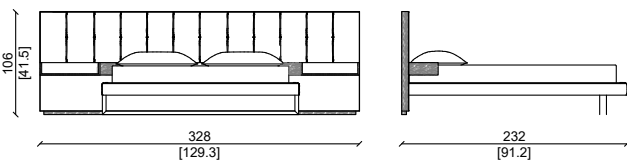

LETTO KING SIZE / KING SIZE BED MATTRESS 180X200 CM

LETTO KING SIZE / KING SIZE BED MATTRESS 180X200 CM

LETTO QUEEN SIZE / QUEEN SIZE BED MATTRESS 160X200 CM

LETTO QUEEN SIZE / QUEEN SIZE BED MATTRESS 160X200 CM

LETTO KING SIZE / KING SIZE BED
SLATTED BASE 193X203 CM

LETTO KING SIZE / KING SIZE BED
SLATTED BASE 193X203 CM

LETTO CALIFORNIA SIZE / CALIFORNIA SIZE BED
SLATTED BASE 183X213 CM

LETTO CALIFORNIA SIZE / CALIFORNIA SIZE BED
SLATTED BASE 183X213 CM