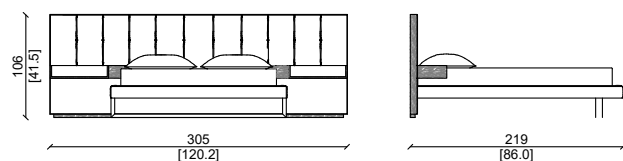

BEVERLY LARGE CON CASSETTI - WITH DRAWERS

LETTO SUPER KING SIZE / SUPER KING SIZE MATTRESS 200X200 CM

BEVERLY LARGE SENZA CASSETTI - WITHOUT DRAWERS

LETTO SUPER KING SIZE / SUPER KING SIZE MATTRESS 200X200 CM

LETTO KING SIZE / KING SIZE BED MATTRESS 180X200 CM

LETTO KING SIZE / KING SIZE BED MATTRESS 180X200 CM

LETTO QUEEN SIZE / QUEEN SIZE BED MATTRESS 160X200 CM

LETTO QUEEN SIZE / QUEEN SIZE BED MATTRESS 160X200 CM