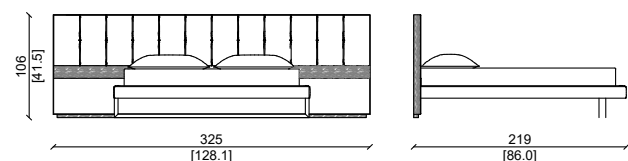

BEVERLY LARGE CON CASSETTI - WITH DRAWERS

LETTO SUPER KING SIZE / SUPER KING SIZE MATTRESS 200X200 CM

BEVERLY LARGE SENZA CASSETTI - WITHOUT DRAWERS

LETTO SUPER KING SIZE / SUPER KING SIZE MATTRESS 200X200 CM

LETTO KING SIZE / KING SIZE BED MATTRESS 180X200 CM

LETTO KING SIZE / KING SIZE BED MATTRESS 180X200 CM

LETTO QUEEN SIZE / QUEEN SIZE BED MATTRESS 160X200 CM

LETTO QUEEN SIZE / QUEEN SIZE BED MATTRESS 160X200 CM