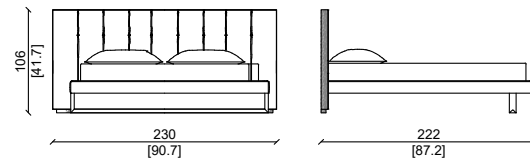

LETTO SUPER KING SIZE / SUPER KING SIZE BED

SLATTED BASE 200X200 CM

LETTO KING SIZE / KING SIZE BED

SLATTED BASE 193X203 CM

LETTO KING SIZE / KING SIZE BED

SLATTED BASE 180X200 CM

LETTO CALIFORNIA SIZE / CALIFORNIA SIZE BED