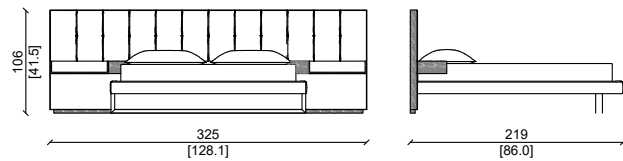

BEVERLY LARGE CON CASSETTI - WITH DRAWERS

LETTO SUPER KING SIZE / SUPER KING SIZE MATTRESS 200X200 CM

BEVERLY LARGE SENZA CASSETTI - WITHOUT DRAWERS

LETTO SUPER KING SIZE / SUPER KING SIZE MATTRESS 200X200 CM

LETTO KING SIZE / KING SIZE BED MATTRESS 180X200 CM

LETTO KING SIZE / KING SIZE BED MATTRESS 180X200 CM

LETTO QUEEN SIZE / QUEEN SIZE BED MATTRESS 160X200 CM

LETTO QUEEN SIZE / QUEEN SIZE BED MATTRESS 160X200 CM